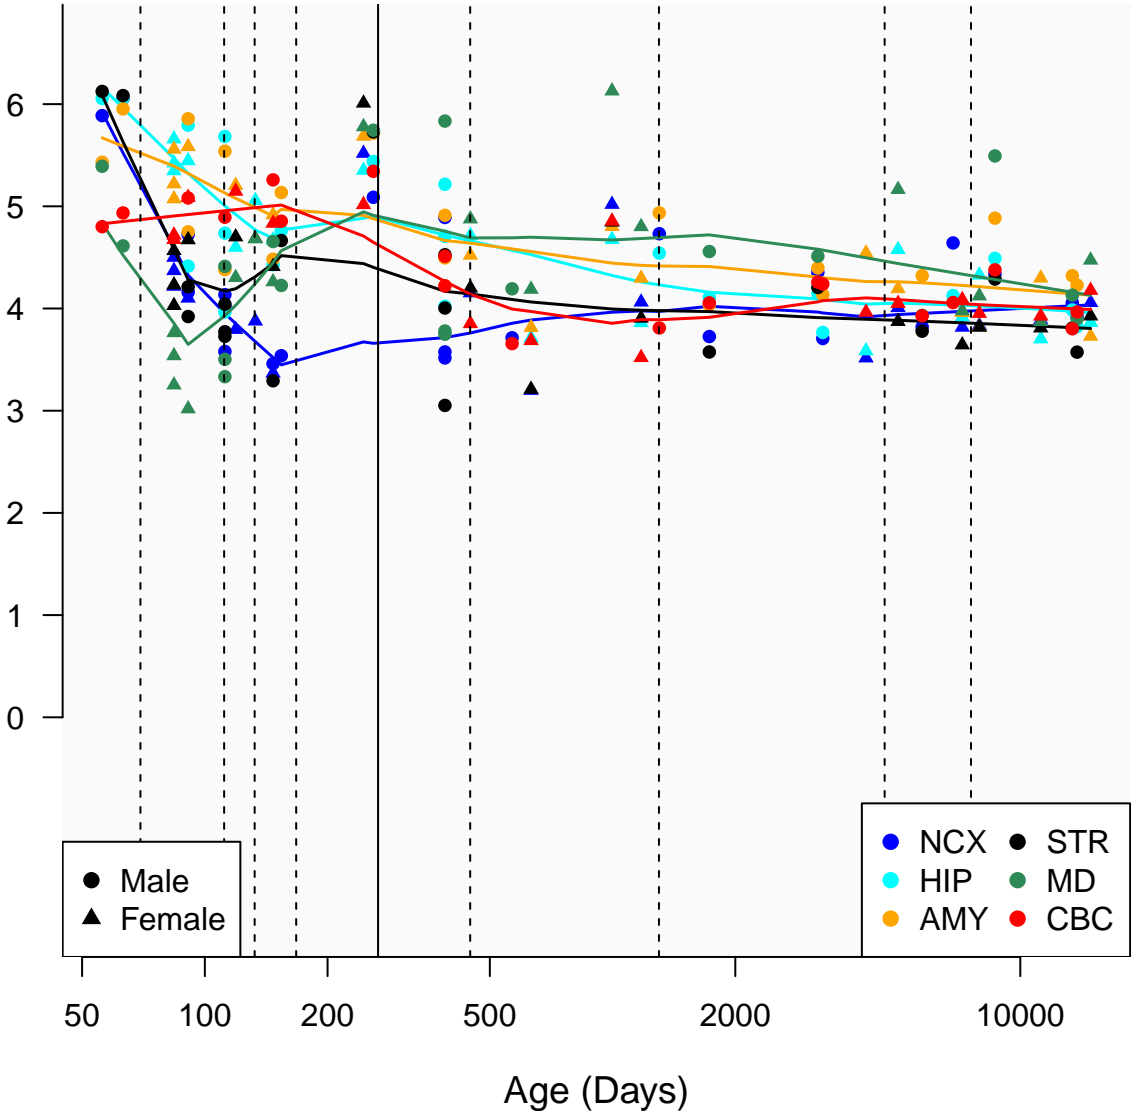

PAICS_ENSG00000128050

Window:

1 2 3 4 5 6 7 8 9

Normalized Log₂ RPKM+1

● Male
▲ Female

● NCX ● STR
● HIP ● MD
● AMY ● CBC