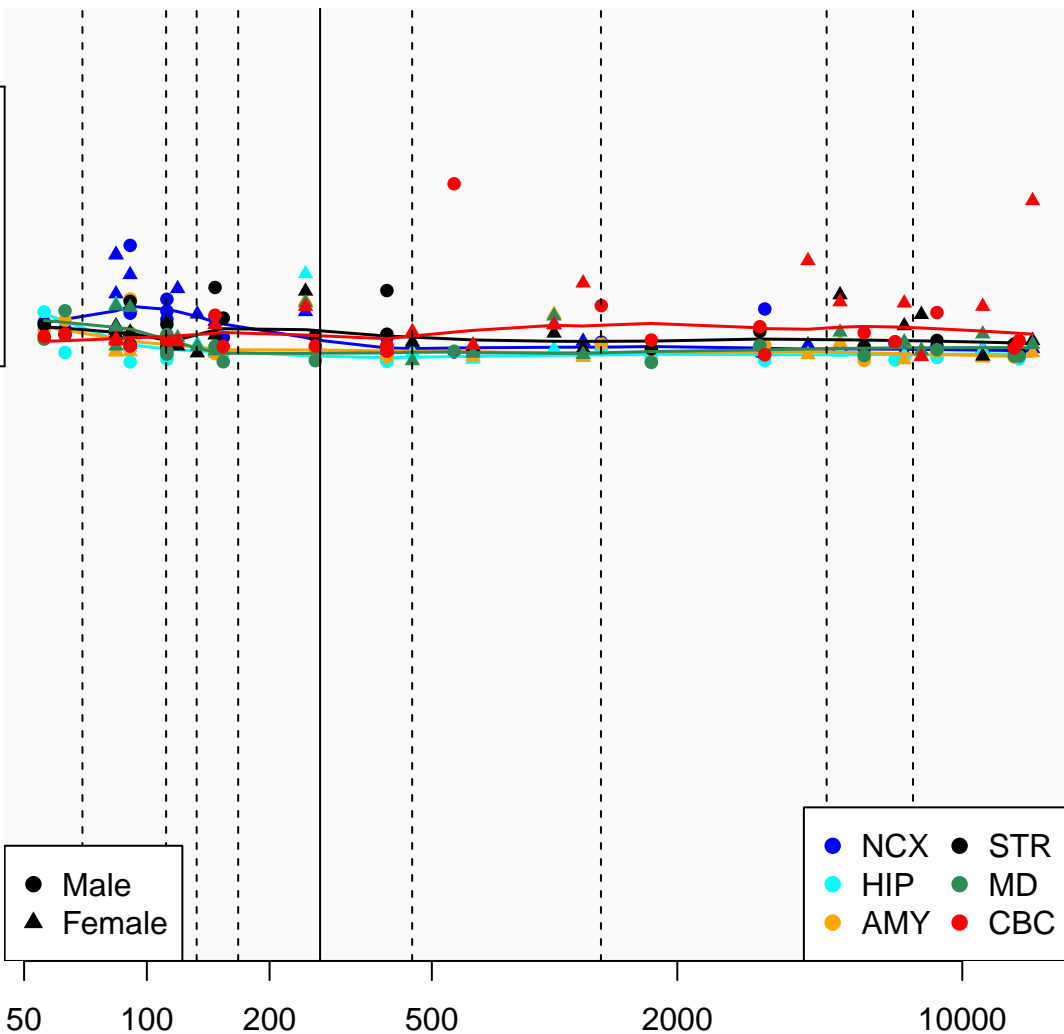

PAPOLB_ENSG00000218823

Window:

1 2 3 4 5 6 7 8 9

Normalized Log2 RPKM+1

1
0

● Male
▲ Female

● NCX ● STR
● HIP ● MD
● AMY ● CBC

Age (Days)