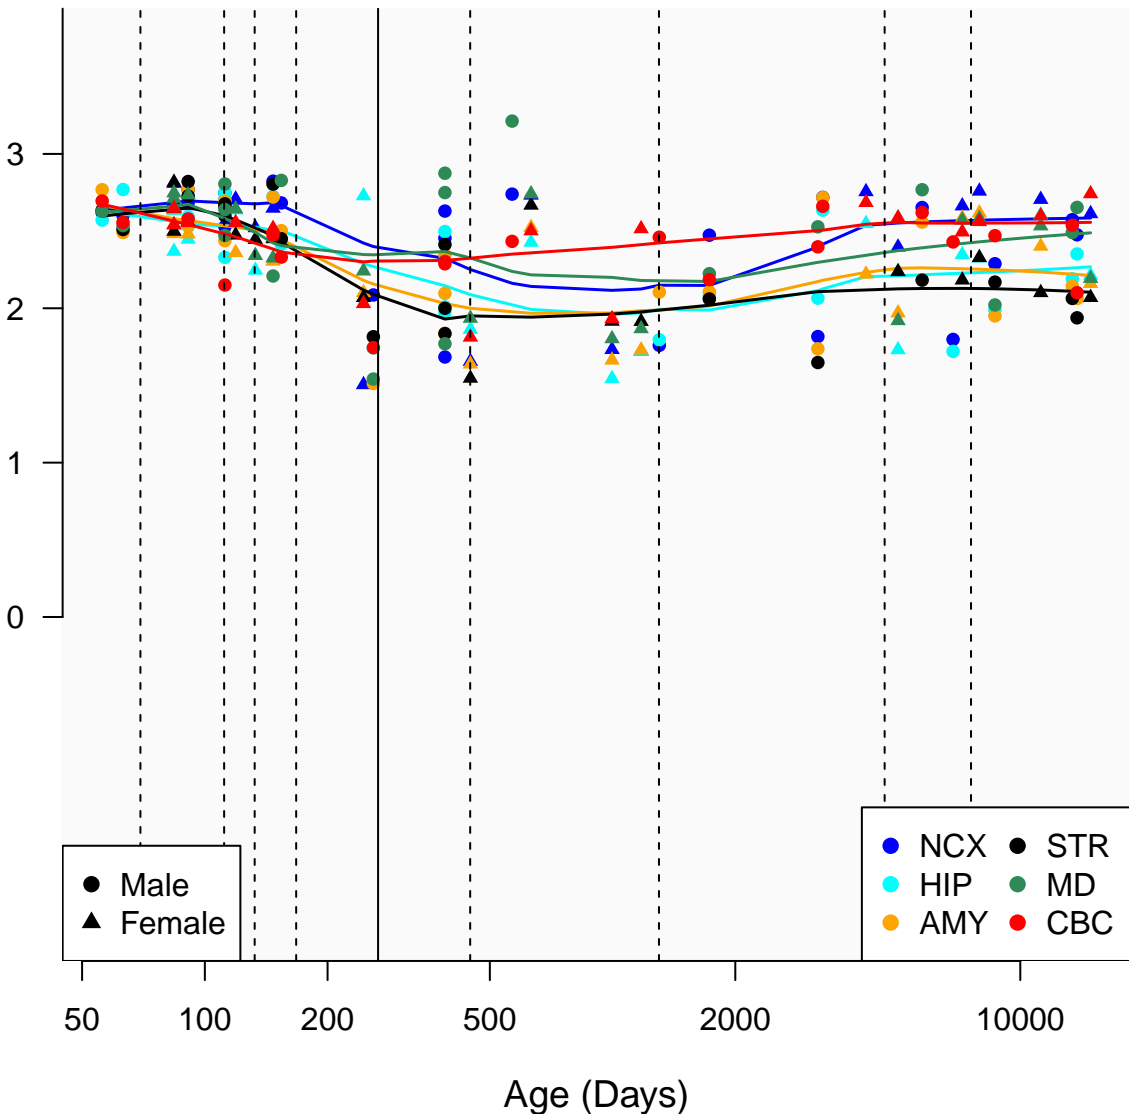

# PARG\_ENSG00000227345

Window:

1 2 3 4 5 6 7 8 9

Normalized Log<sub>2</sub> RPKM+1

● Male  
▲ Female

● NCX ● STR  
● HIP ● MD  
● AMY ● CBC