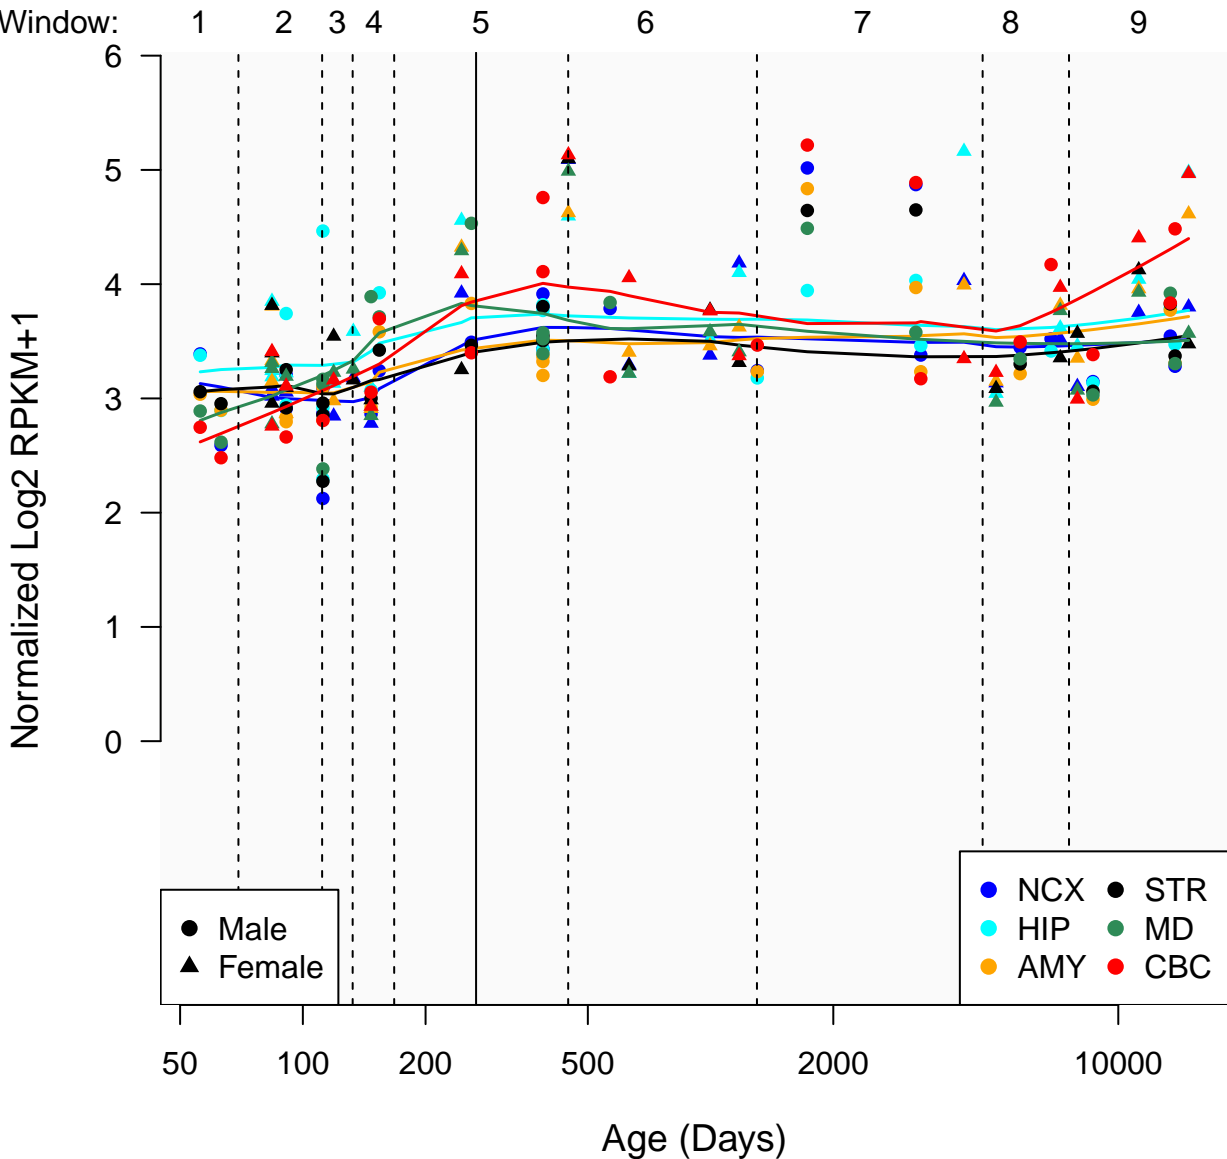

PDCD6_ENSG00000249915

Window:

● Male
▲ Female

● NCX ● STR
● HIP ● MD
● AMY ● CBC