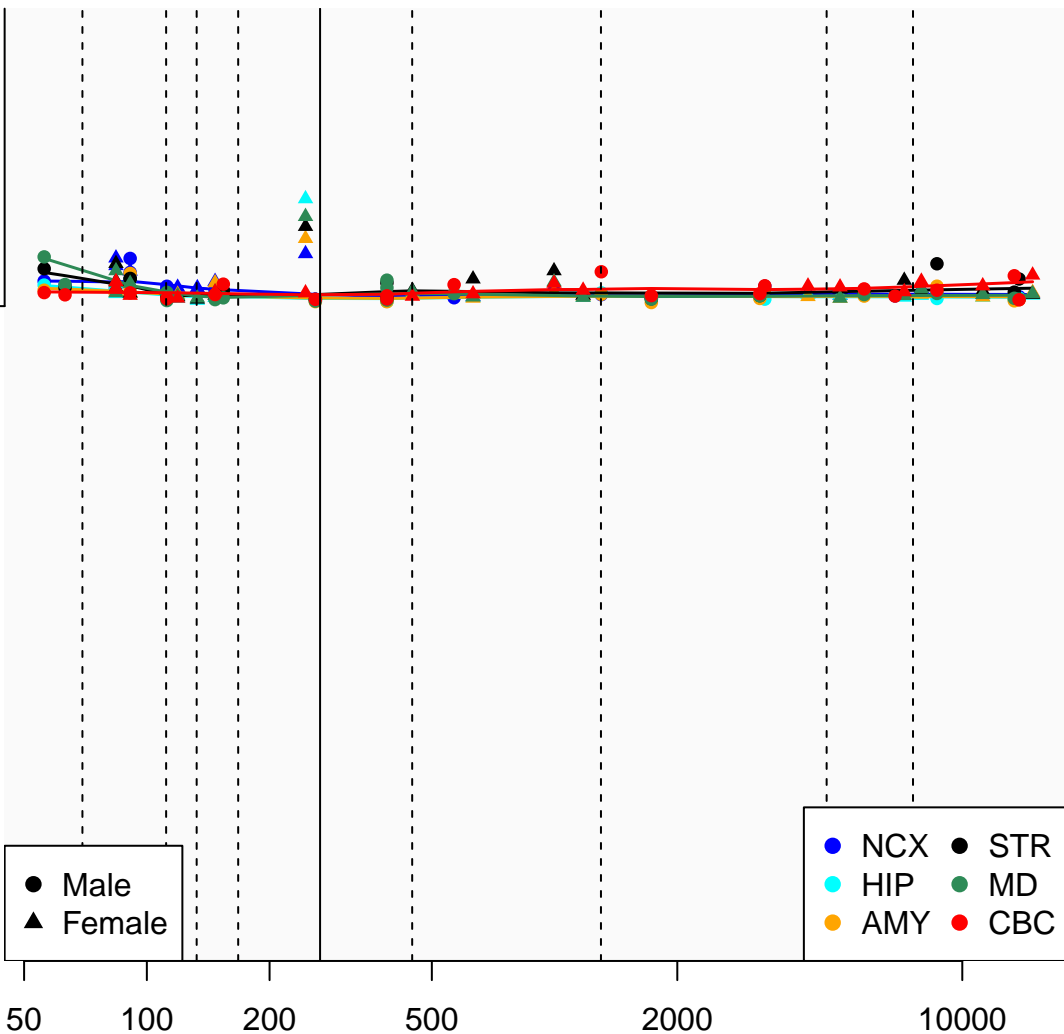

# PES1P1\_ENSG00000248191

Window:

1 2 3 4 5 6 7 8 9

Normalized Log2 RPKM+1

0

● Male  
▲ Female

● NCX ● STR  
● HIP ● MD  
● AMY ● CBC

Age (Days)