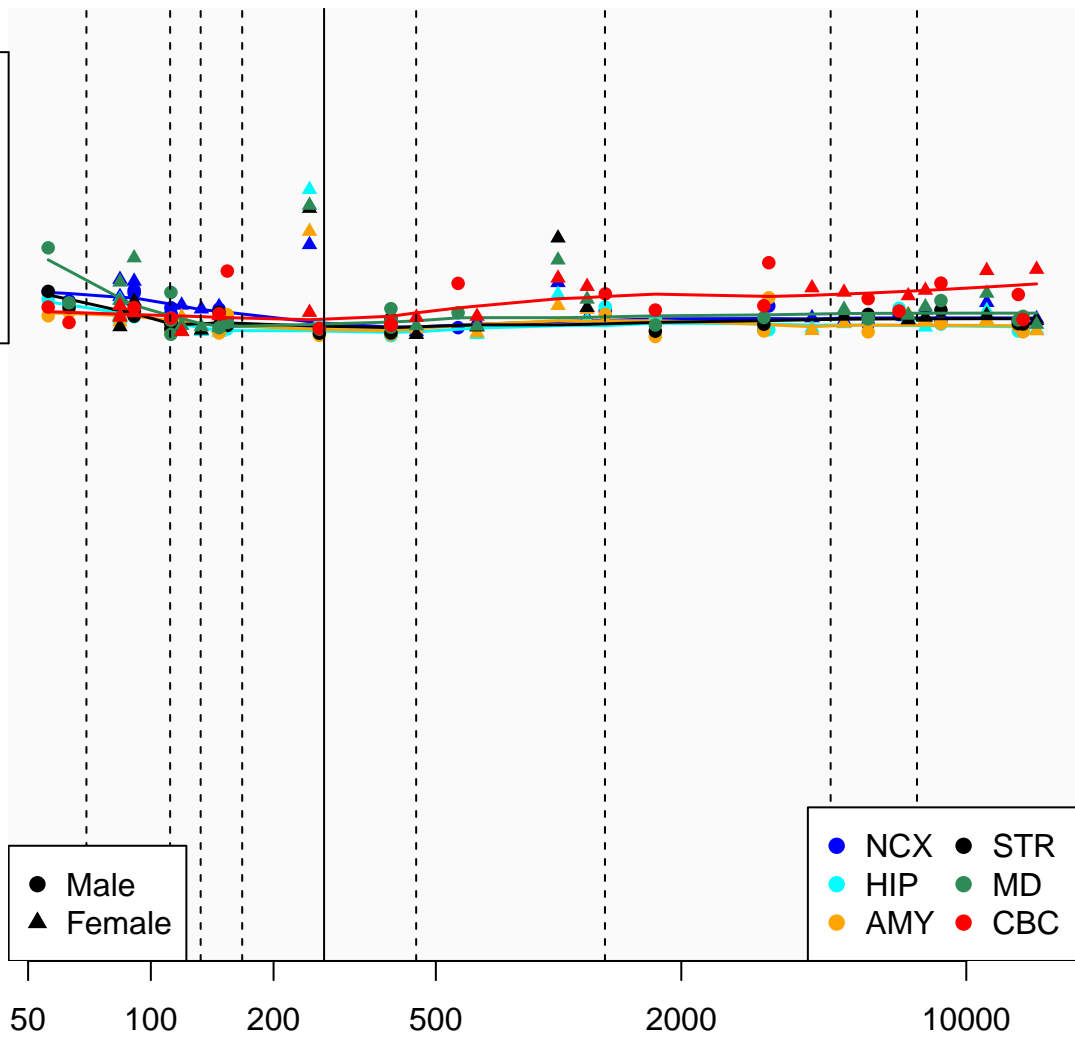

# PGBD4P6\_ENSG00000226064

Window:

1 2 3 4 5 6 7 8 9

Normalized Log2 RPKM+1

1  
0

● Male  
▲ Female

● NCX ● STR  
● HIP ● MD  
● AMY ● CBC