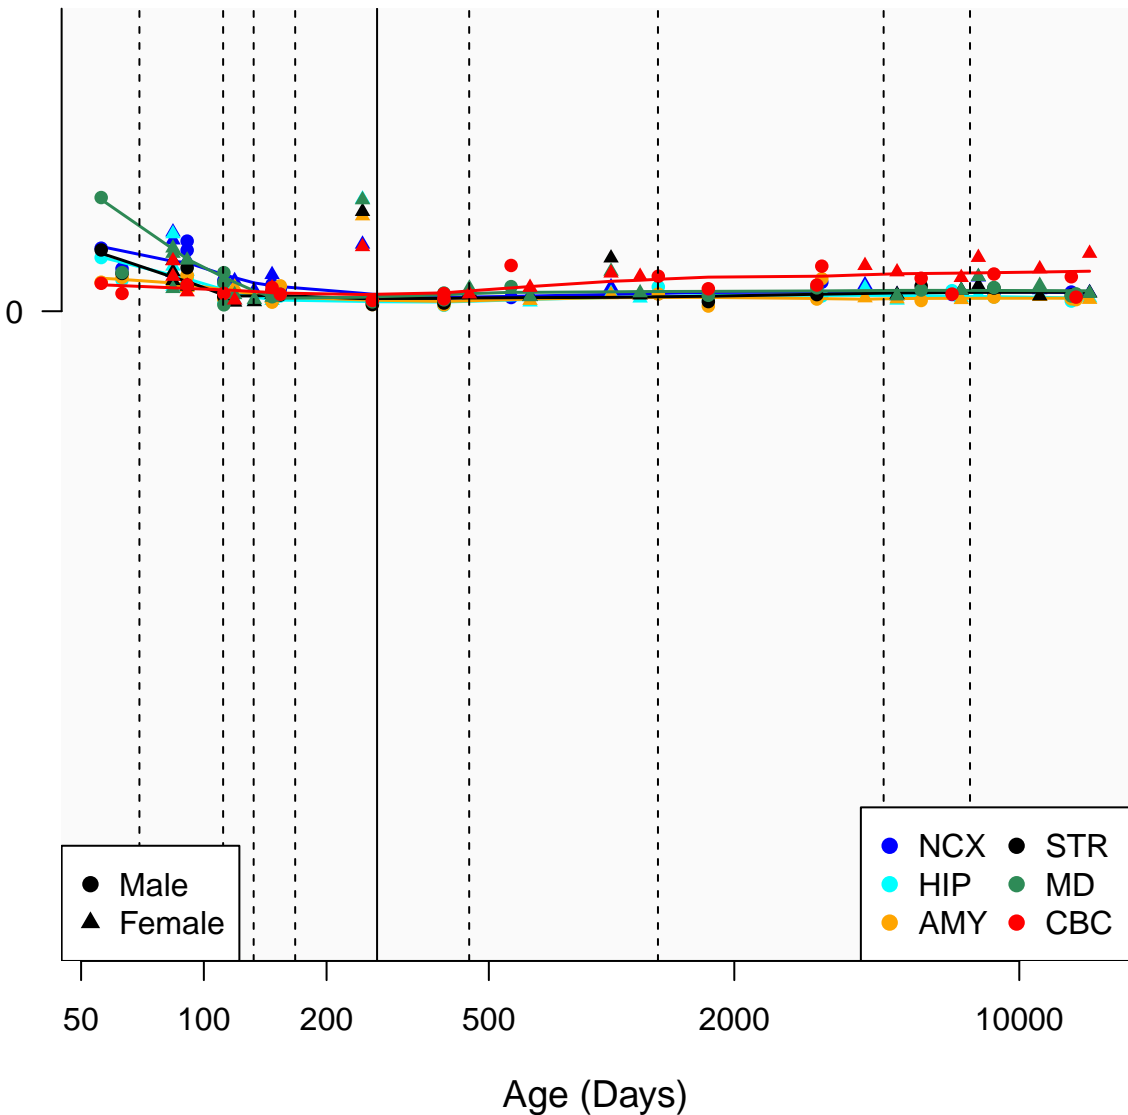

# PHKG1P1\_ENSG00000226075

Window:

1 2 3 4 5 6 7 8 9

Normalized Log2 RPKM+1

● Male  
▲ Female

● NCX ● STR  
● HIP ● MD  
● AMY ● CBC