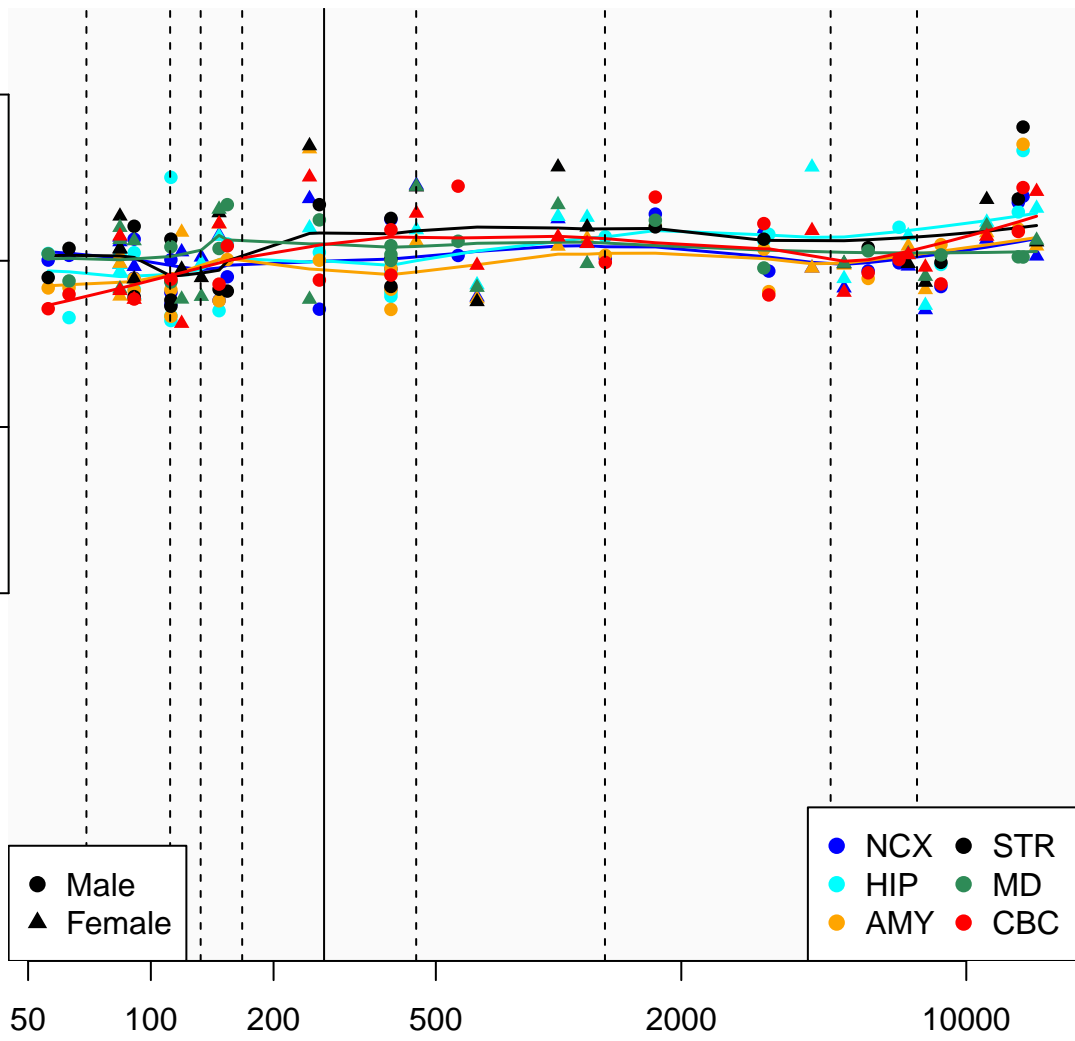

PIGG_ENSG00000174227

Window:

1 2 3 4 5 6 7 8 9

Normalized Log2 RPKM+1

3
2
1
0

● Male
▲ Female

● NCX ● STR
● HIP ● MD
● AMY ● CBC

Age (Days)