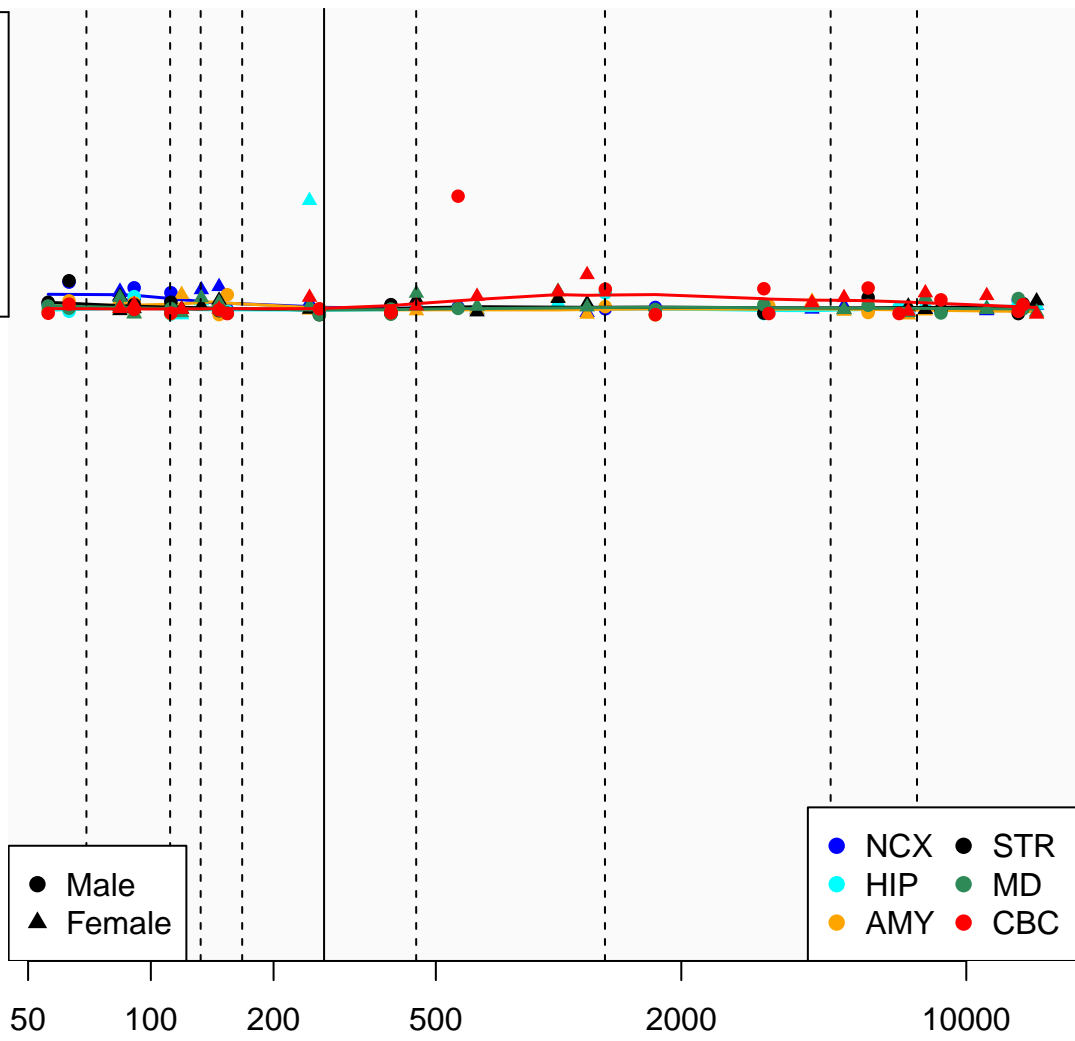

# PIK3R2\_ENSG00000105647

Window:

1 2 3 4 5 6 7 8 9

Normalized Log2 RPKM+1

1  
0

● Male  
▲ Female

● NCX ● STR  
● HIP ● MD  
● AMY ● CBC

Age (Days)