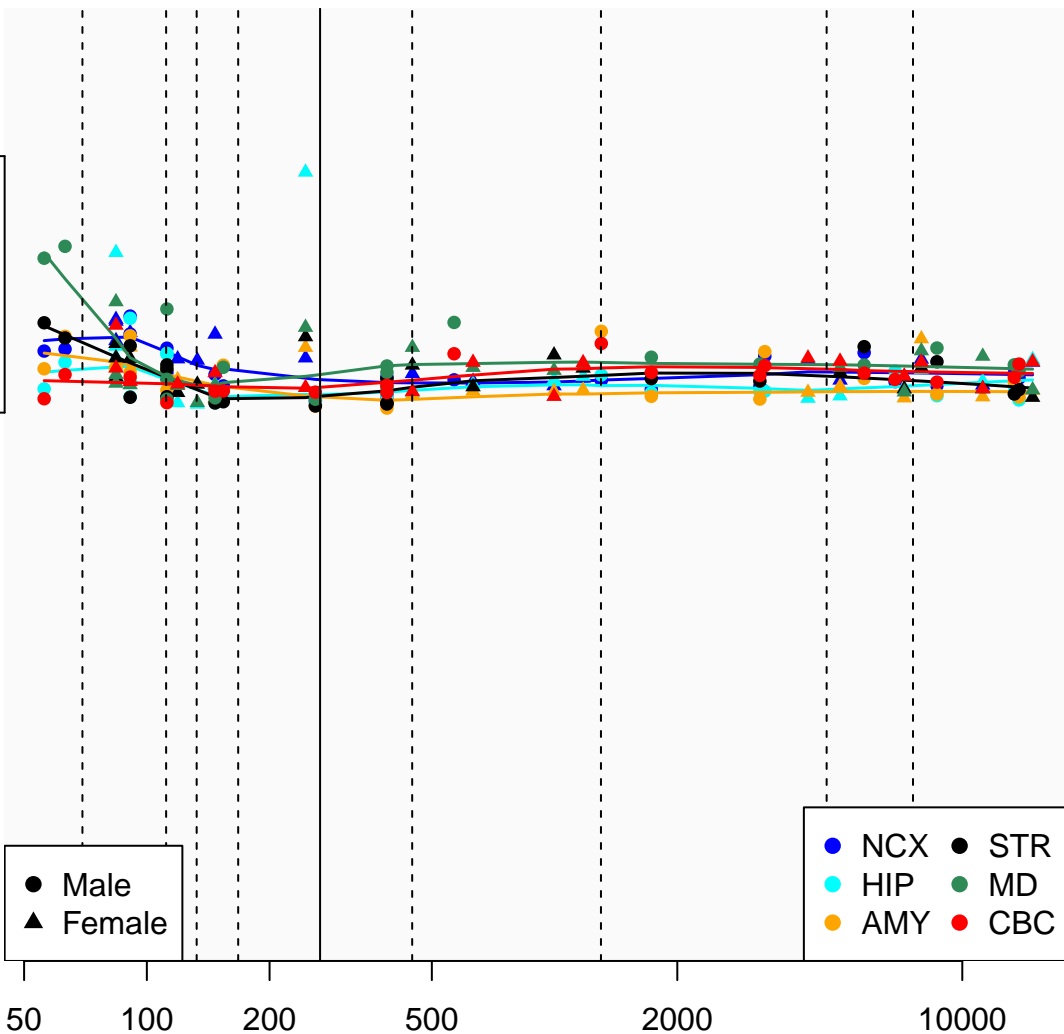

# PIN1P1\_ENSG00000229359

Window:

1 2 3 4 5 6 7 8 9

Normalized Log2 RPKM+1

1  
0

● Male  
▲ Female

● NCX ● STR  
● HIP ● MD  
● AMY ● CBC

Age (Days)