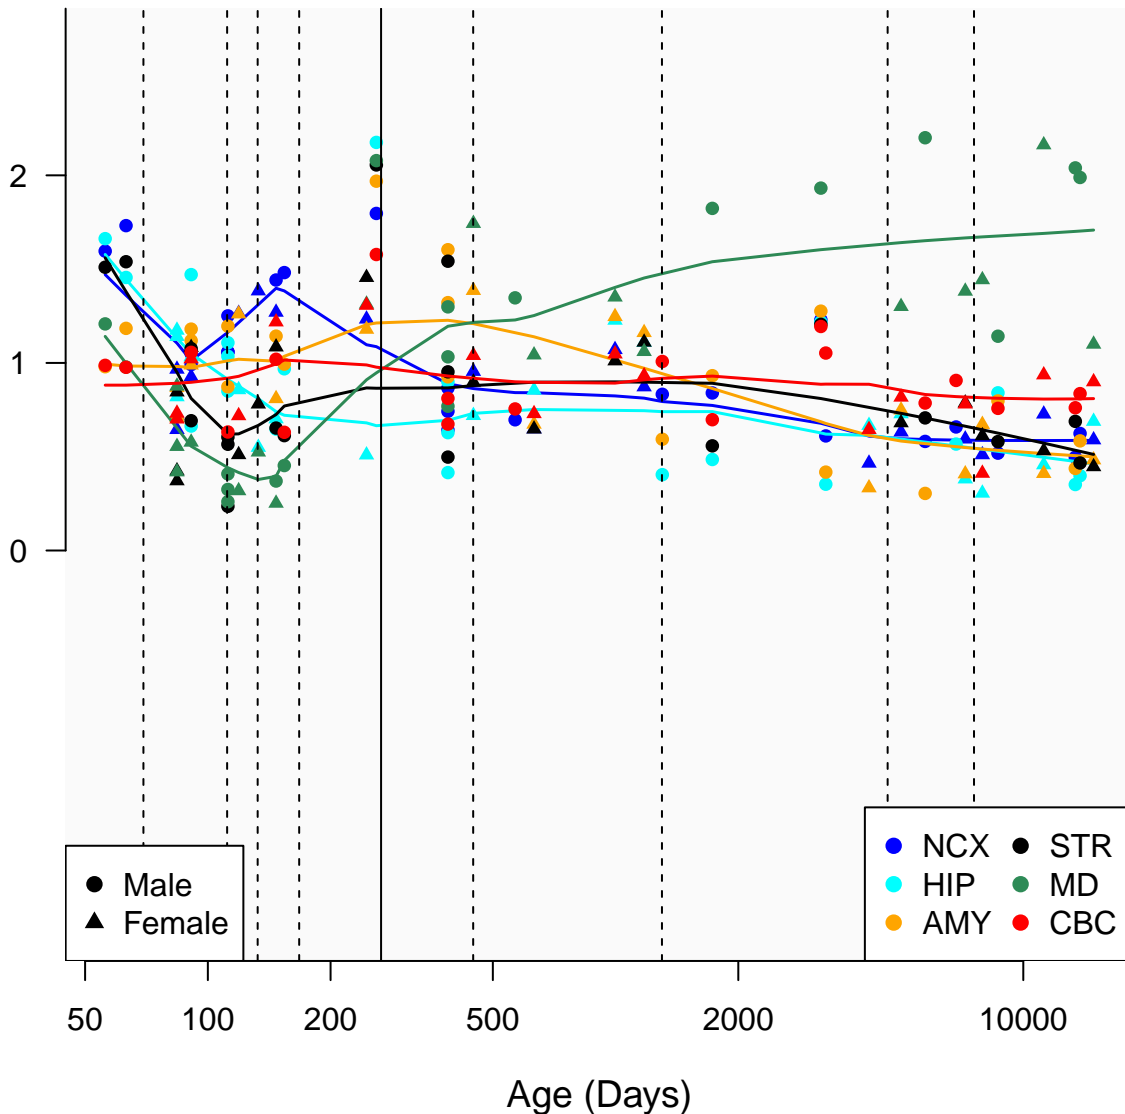

PLAUR_ENSG0000011422

Window:

1 2 3 4 5 6 7 8 9

Normalized Log2 RPKM+1

● Male
▲ Female

● NCX ● STR
● HIP ● MD
● AMY ● CBC