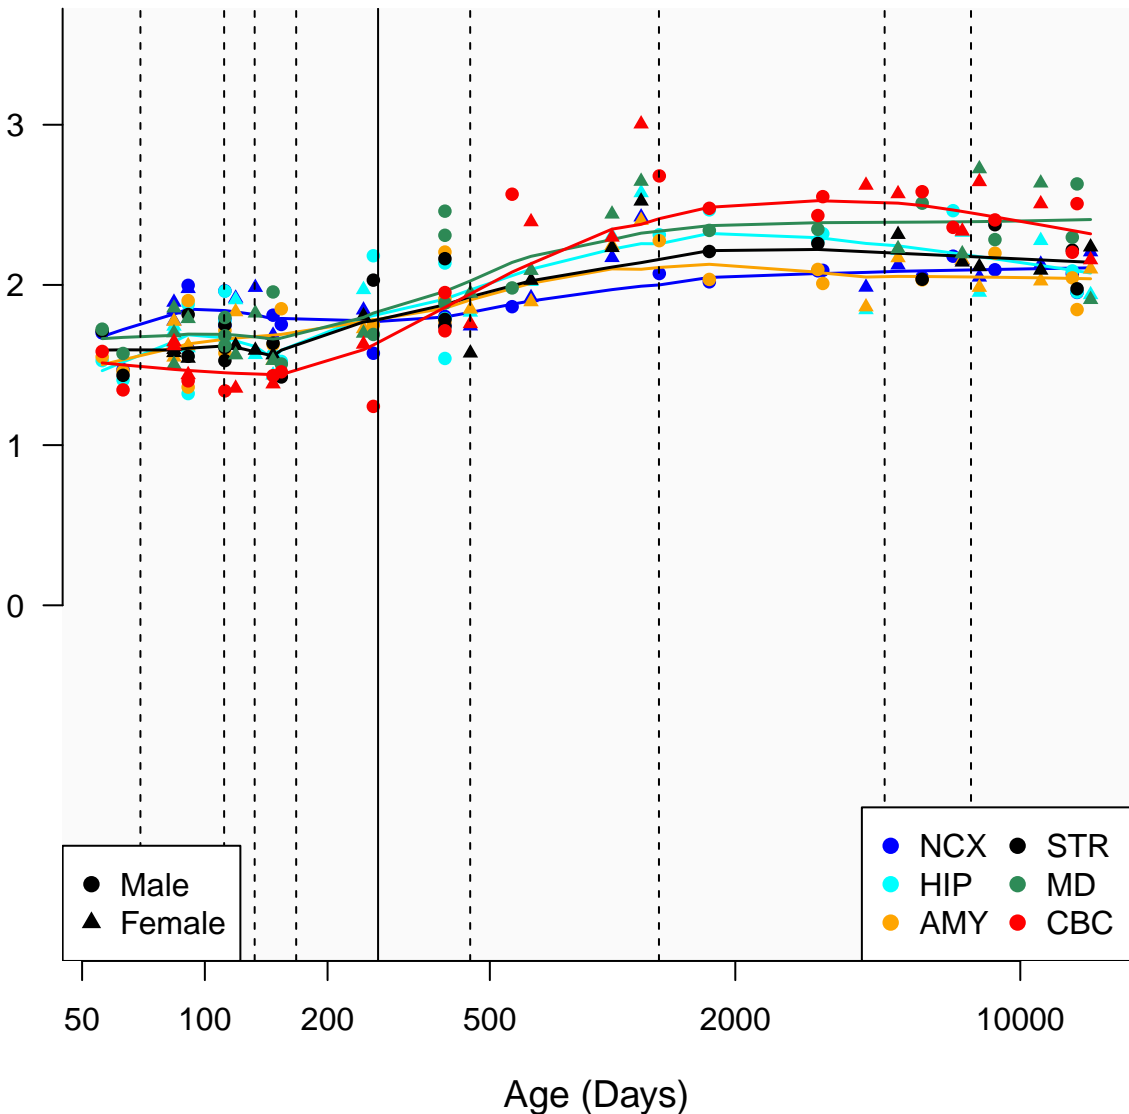

# PLEKHM1\_ENSG00000225190

Window:

1 2 3 4 5 6 7 8 9

Normalized Log2 RPKM+1

● Male  
▲ Female

● NCX ● STR  
● HIP ● MD  
● AMY ● CBC