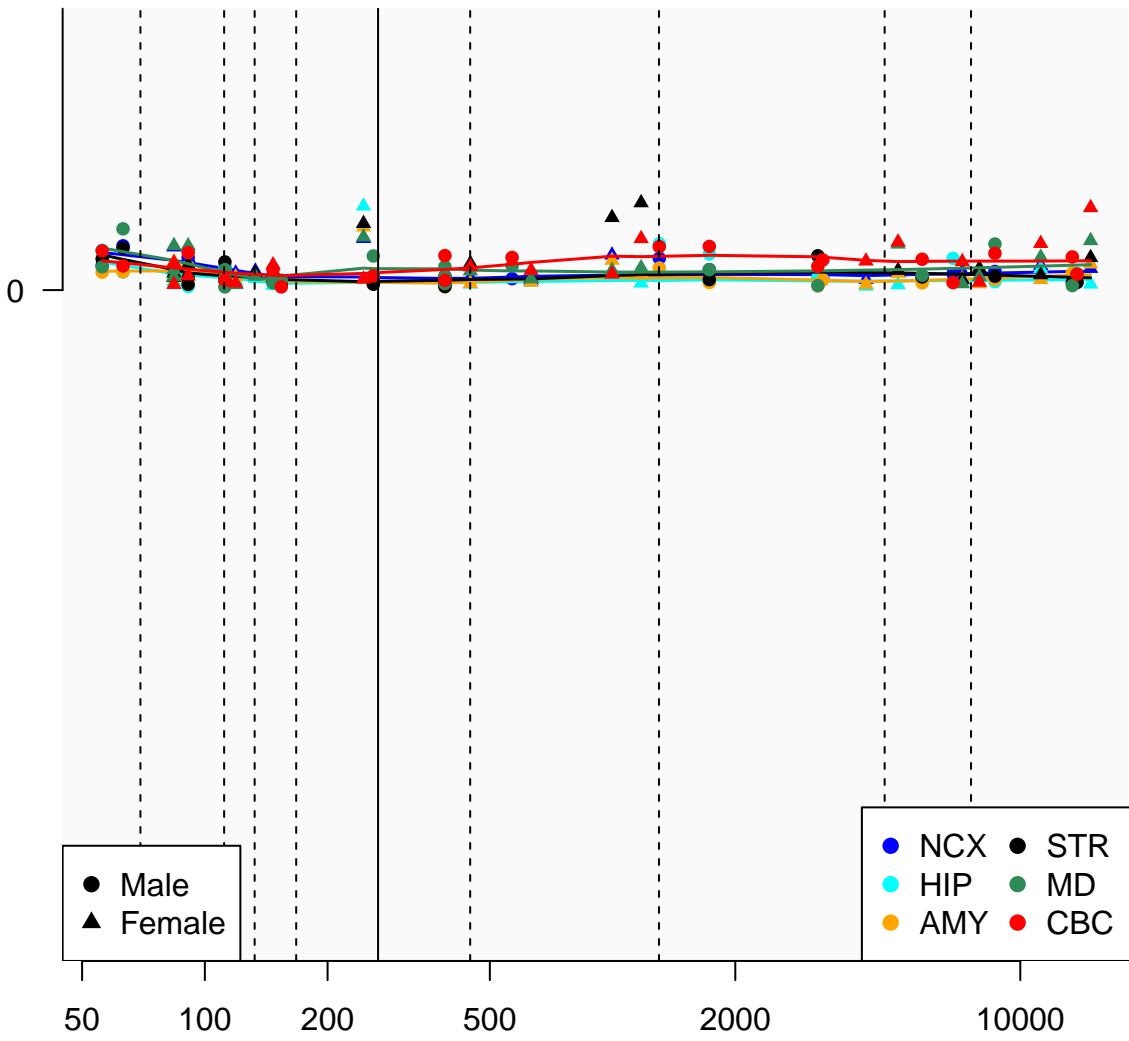

# POC1B-GALNT4\_ENSG00000259075

Window:

1 2 3 4 5 6 7 8 9

Normalized Log2 RPKM+1

● Male  
▲ Female

● NCX ● STR  
● HIP ● MD  
● AMY ● CBC

Age (Days)