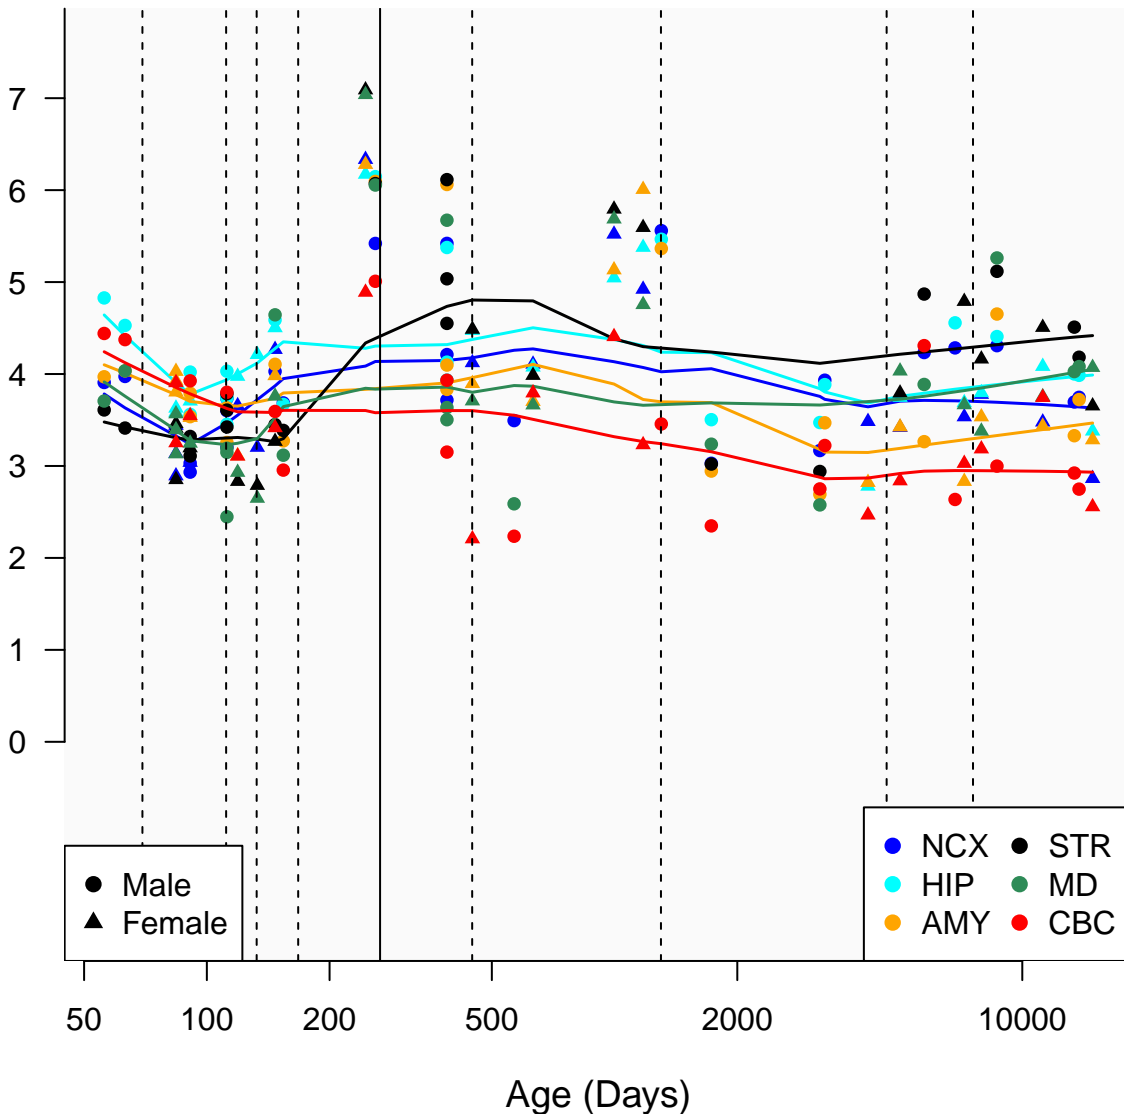

# PODXL\_ENSG00000128567

Window:

1 2 3 4 5 6 7 8 9

Normalized Log2 RPKM+1

● Male  
▲ Female

● NCX ● STR  
● HIP ● MD  
● AMY ● CBC