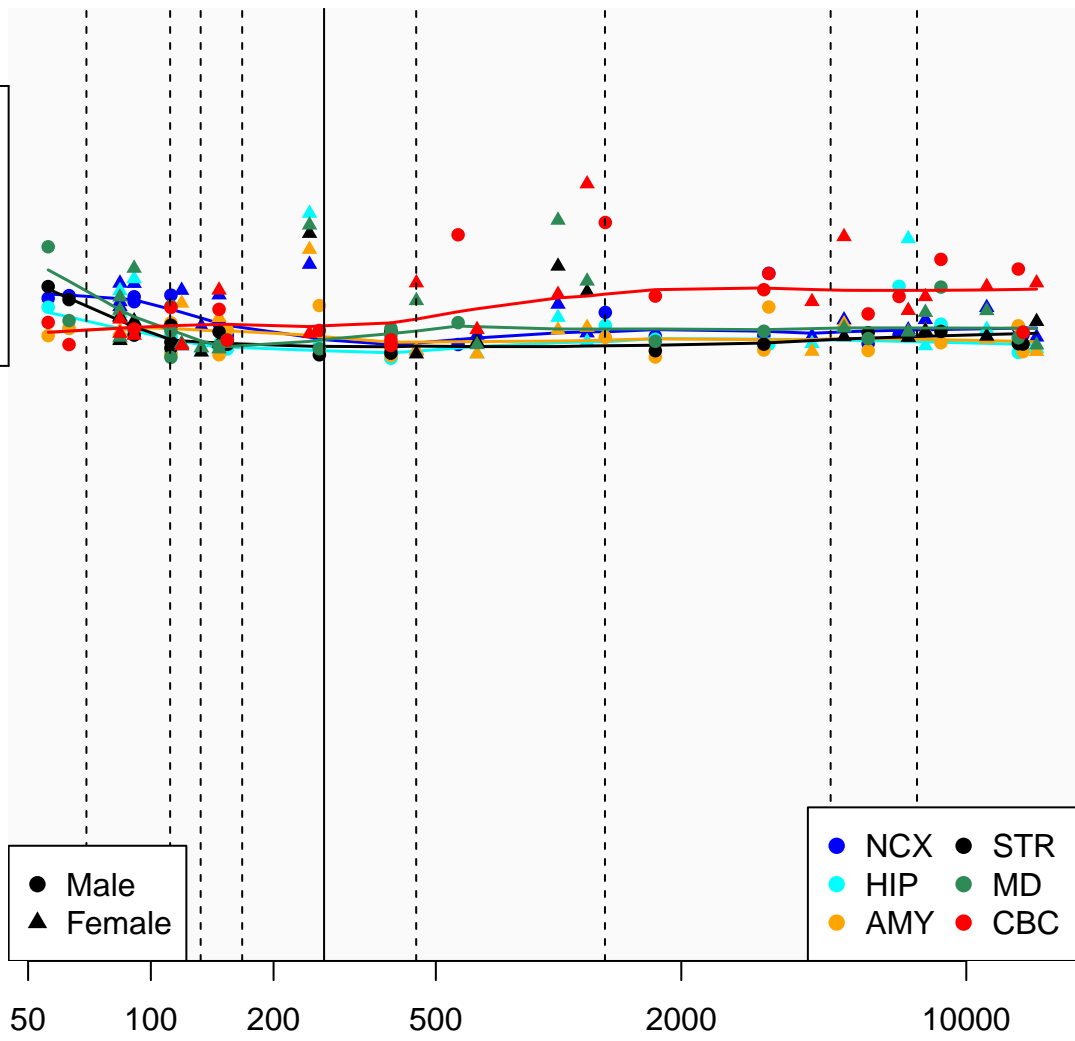

# POLHP1\_ENSG00000232970

Window:

1 2 3 4 5 6 7 8 9

Normalized Log2 RPKM+1

1  
0

● Male  
▲ Female

● NCX ● STR  
● HIP ● MD  
● AMY ● CBC

Age (Days)