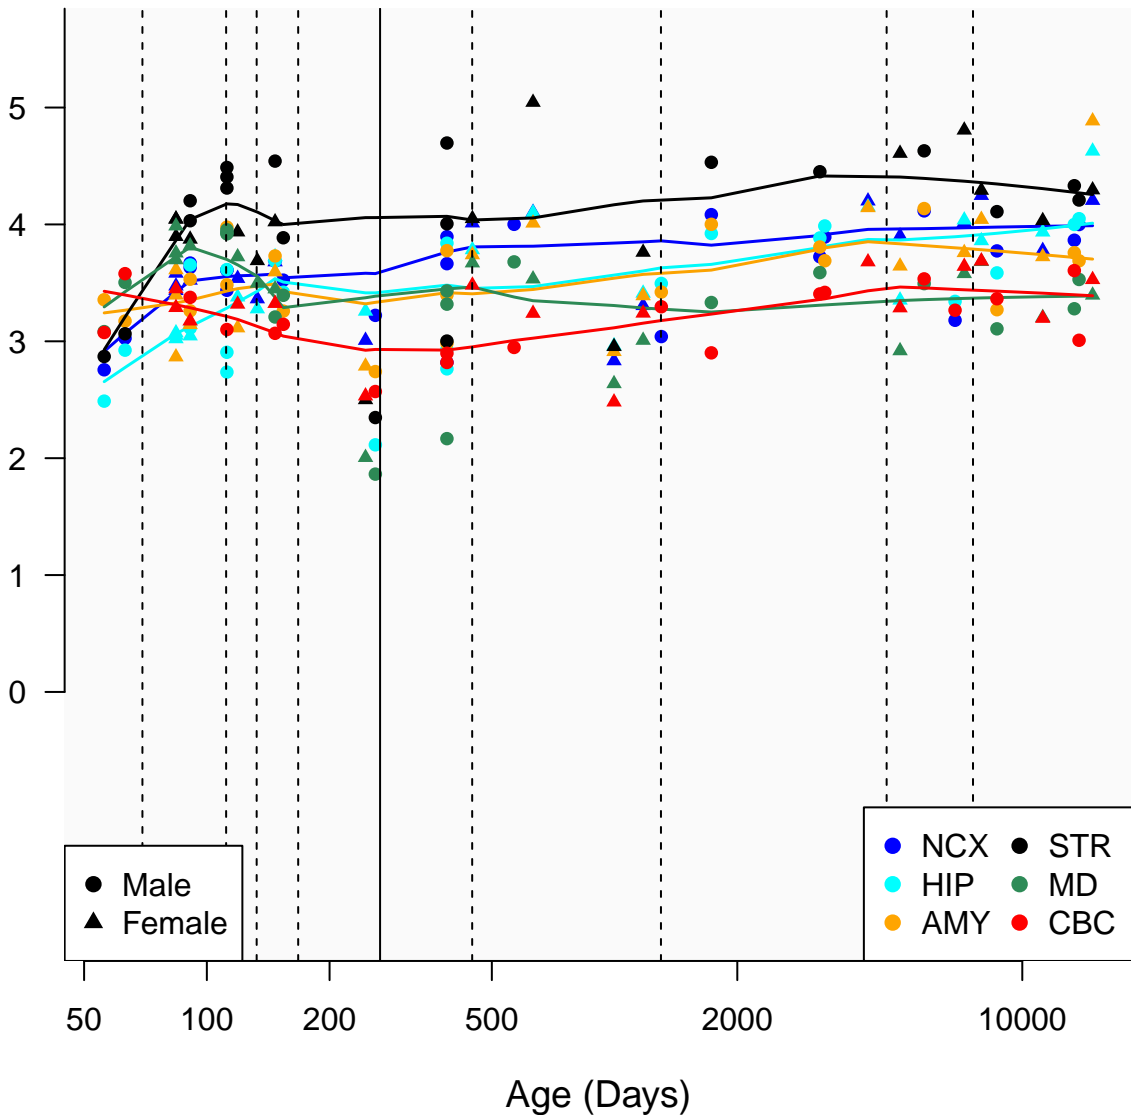

# PPP1R9A\_ENSG00000158528

Window:

1 2 3 4 5 6 7 8 9

Normalized Log2 RPKM+1

● Male  
▲ Female

● NCX ● STR  
● HIP ● MD  
● AMY ● CBC