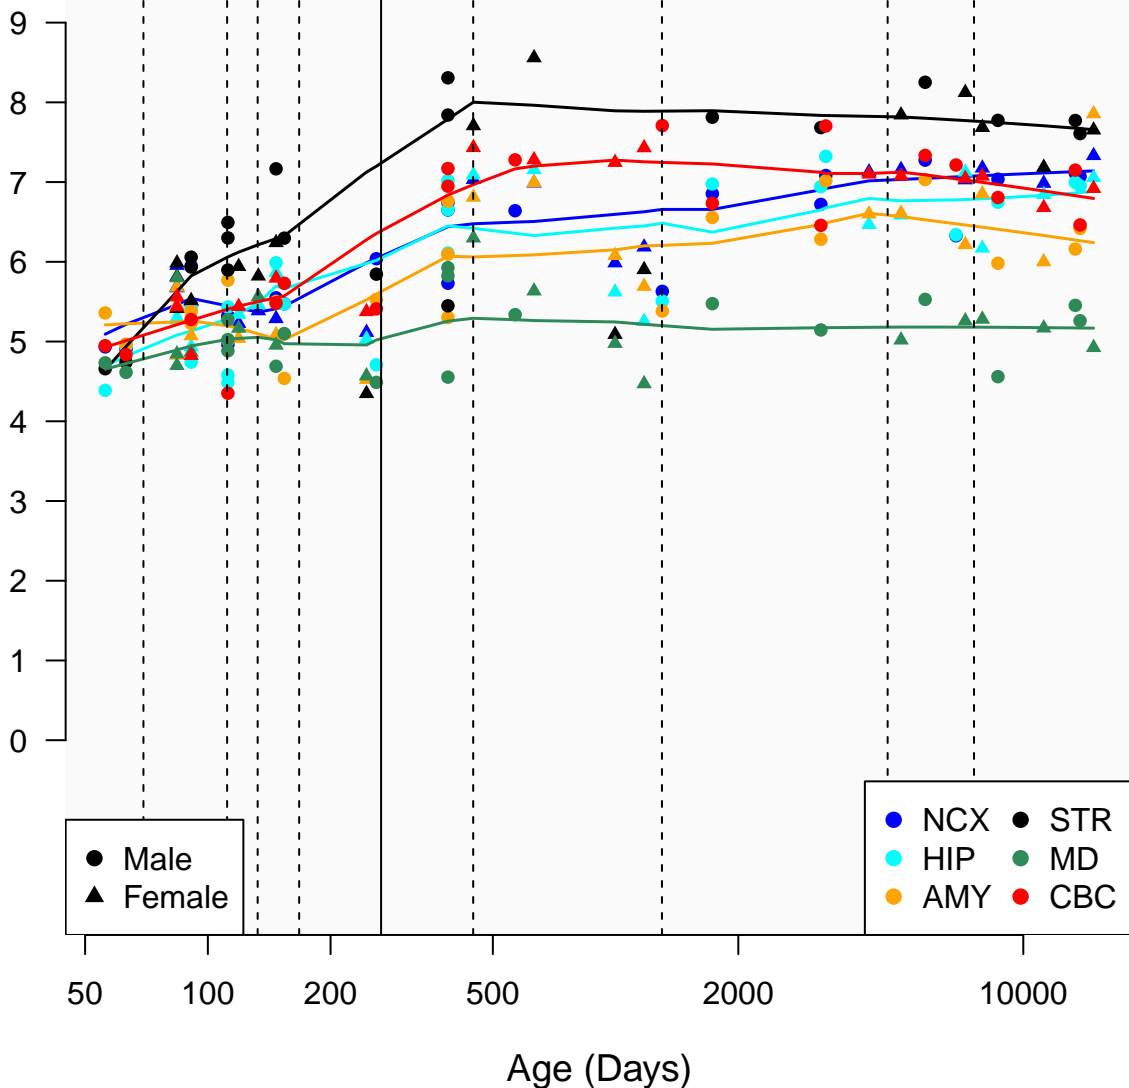

# PPP3CA\_ENSG00000138814

Window:

1 2 3 4 5 6 7 8 9

Normalized Log2 RPKM+1

● Male  
▲ Female

● NCX ● STR  
● HIP ● MD  
● AMY ● CBC