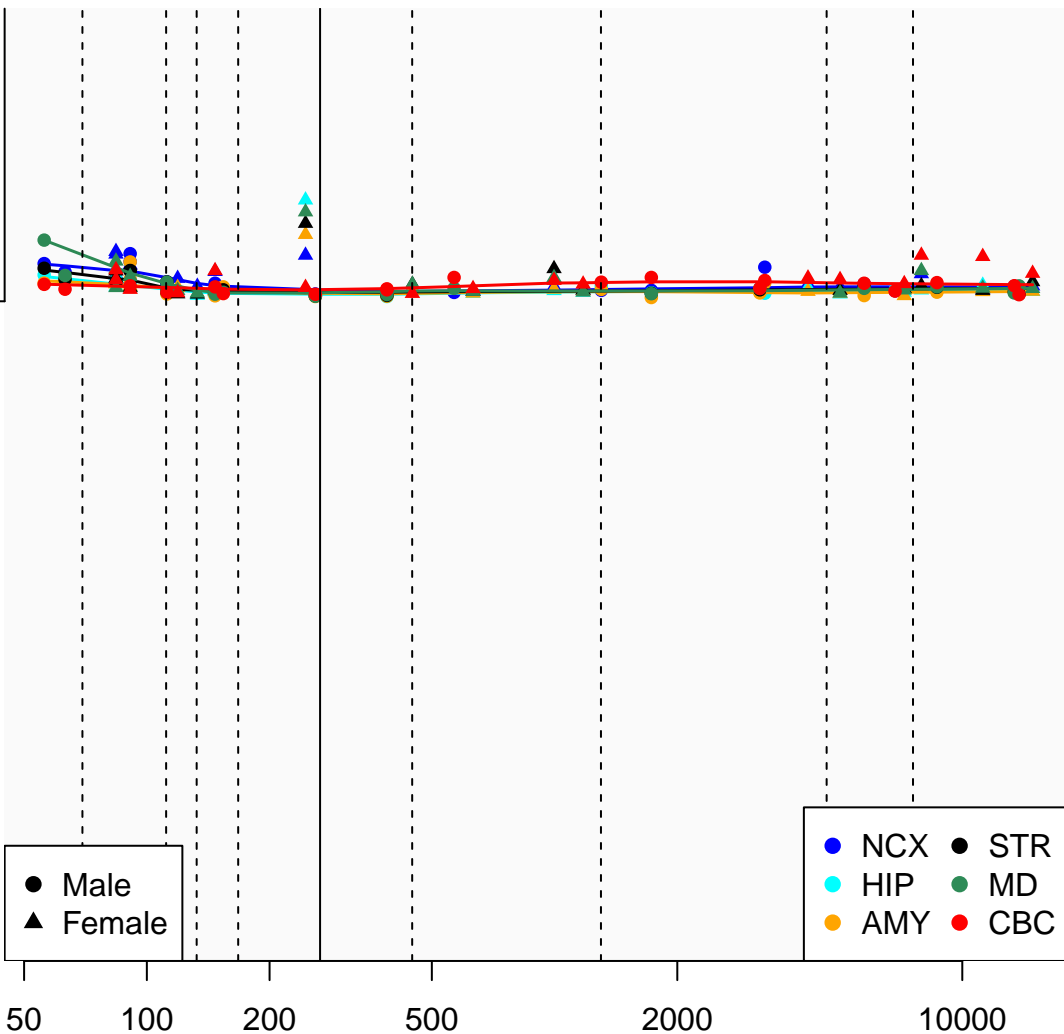

# PPP6R2P1\_ENSG00000233442

Window:

1 2 3 4 5 6 7 8 9

Normalized Log2 RPKM+1

0

● Male  
▲ Female

● NCX ● STR  
● HIP ● MD  
● AMY ● CBC