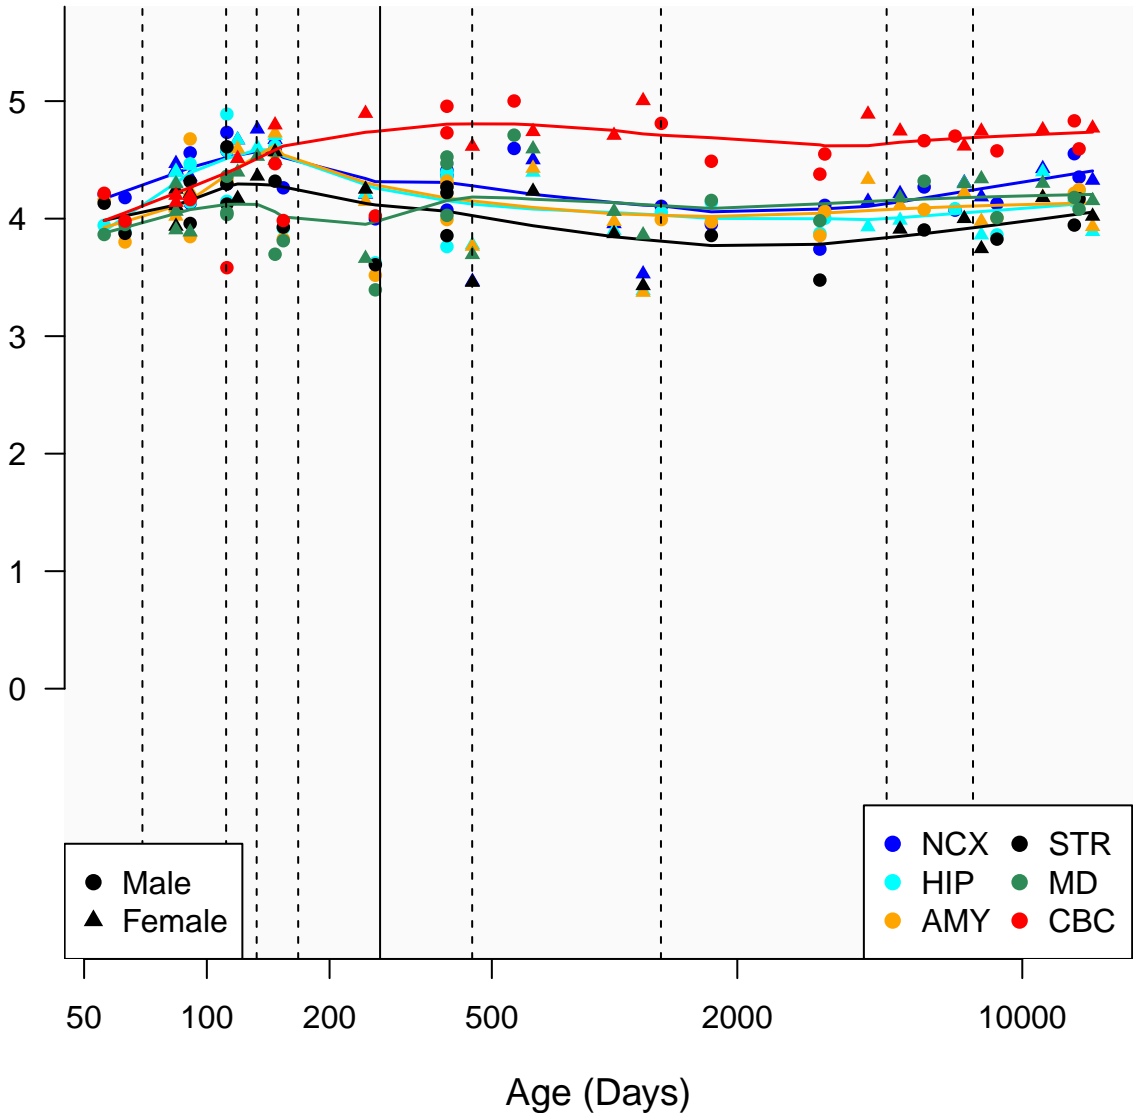

# PPP6R2\_ENSG00000100239

Window:

1 2 3 4 5 6 7 8 9

Normalized Log2 RPKM+1

● Male  
▲ Female

● NCX ● STR  
● HIP ● MD  
● AMY ● CBC