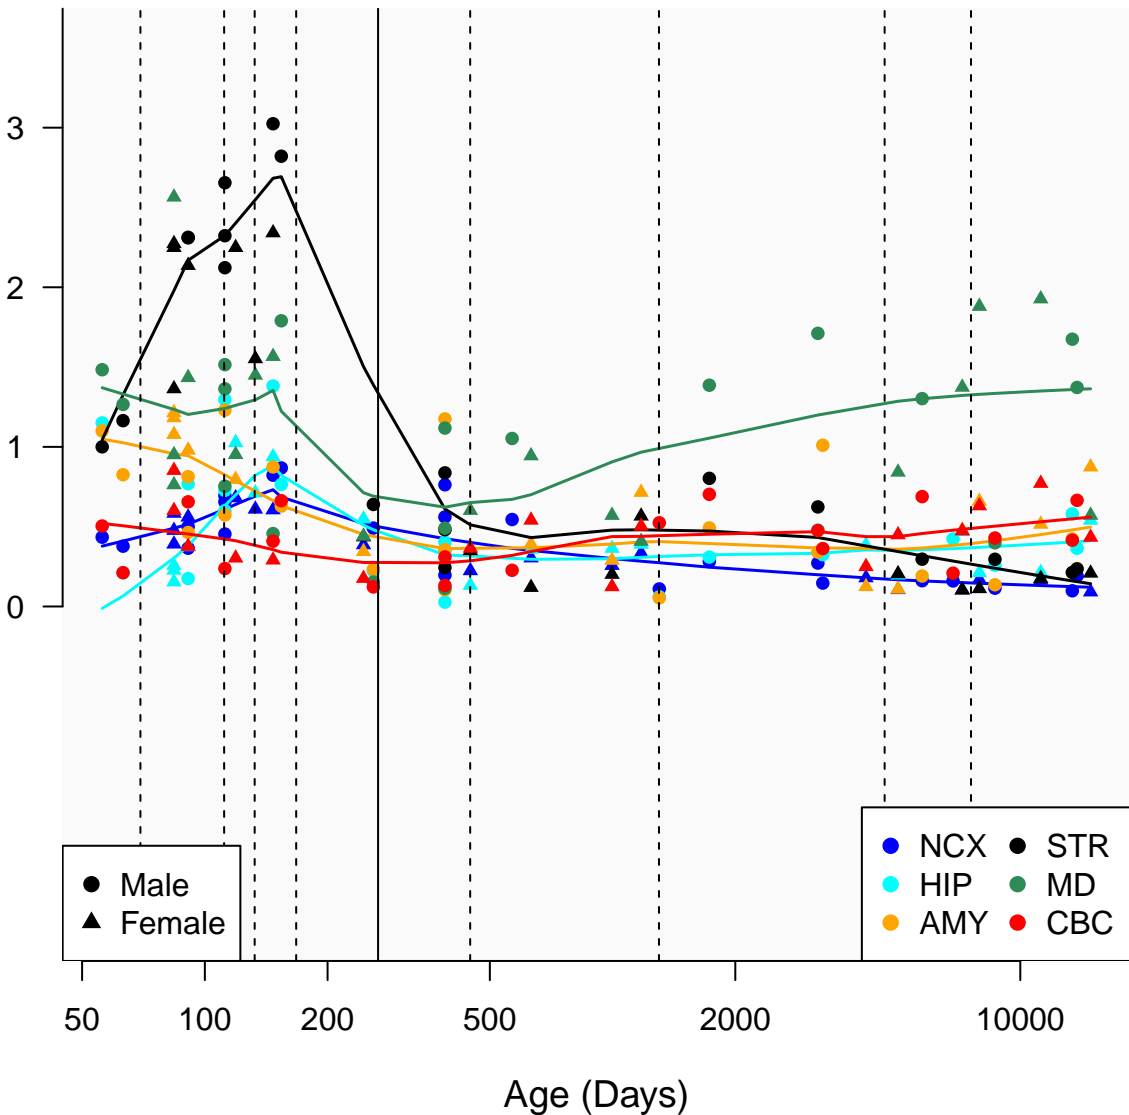

# PROK2\_ENSG00000163421

Window:

1 2 3 4 5 6 7 8 9

Normalized Log<sub>2</sub> RPKM+1

● Male  
▲ Female

● NCX ● STR  
● HIP ● MD  
● AMY ● CBC