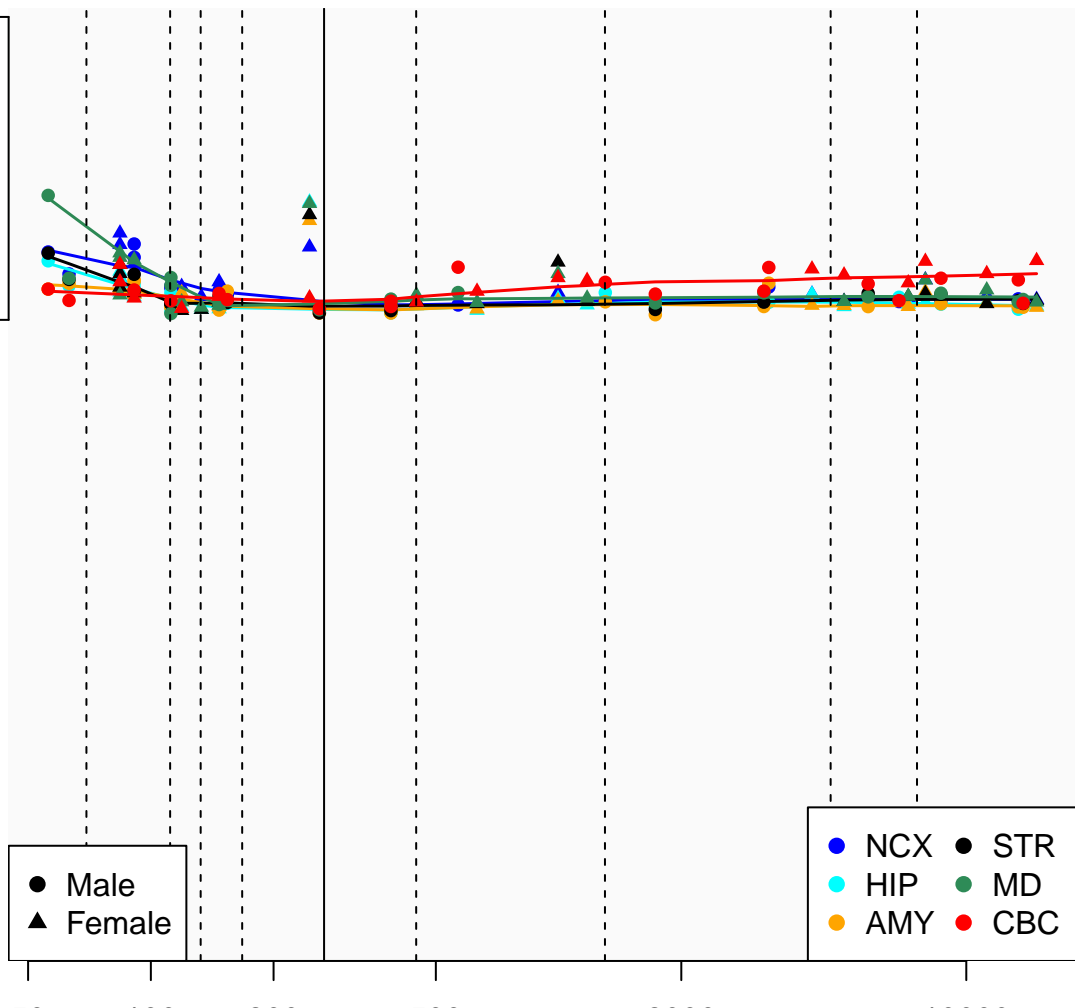

# PRORY\_ENSG00000279826

Window:

1 2 3 4 5 6 7 8 9

Normalized Log2 RPKM+1

1  
0

Age (Days)