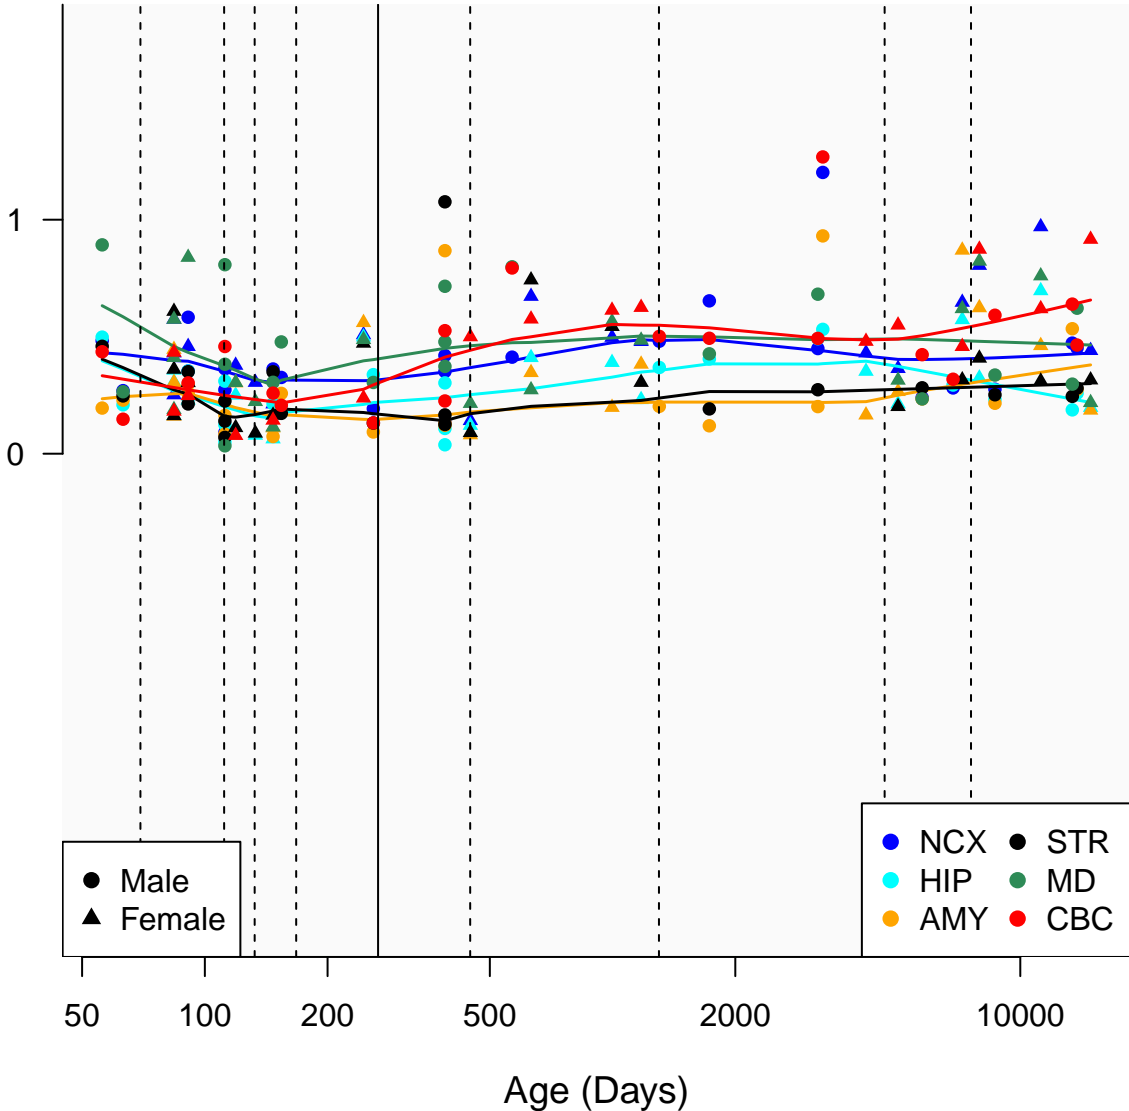

# PSMA6P3\_ENSG00000233767

Window:

1 2 3 4 5 6 7 8 9

Normalized Log2 RPKM+1

● Male  
▲ Female

● NCX ● STR  
● HIP ● MD  
● AMY ● CBC