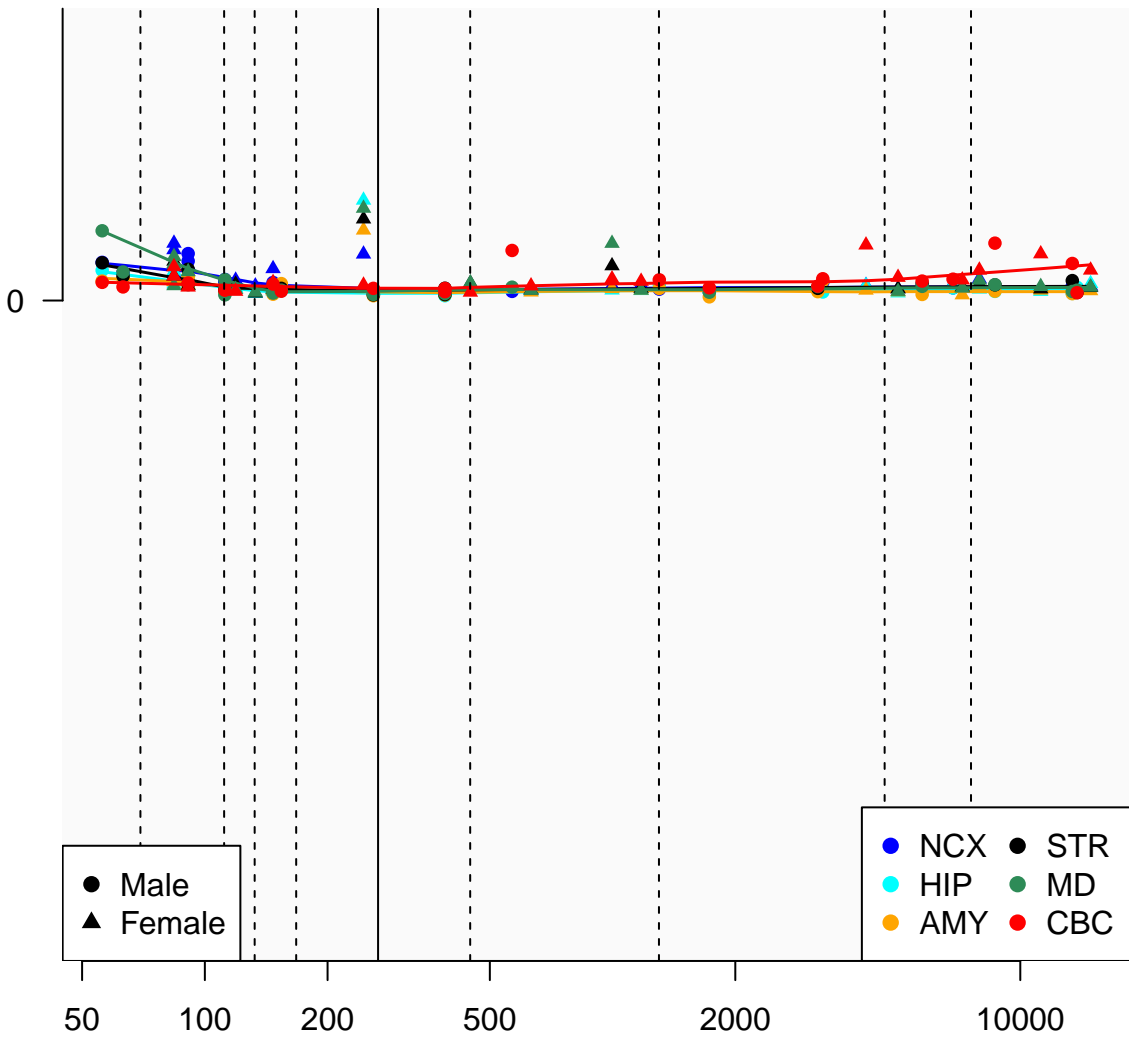

# PYCARDOS\_ENSG00000261359

Window:

1 2 3 4 5 6 7 8 9

Normalized Log2 RPKM+1

● Male  
▲ Female

● NCX ● STR  
● HIP ● MD  
● AMY ● CBC