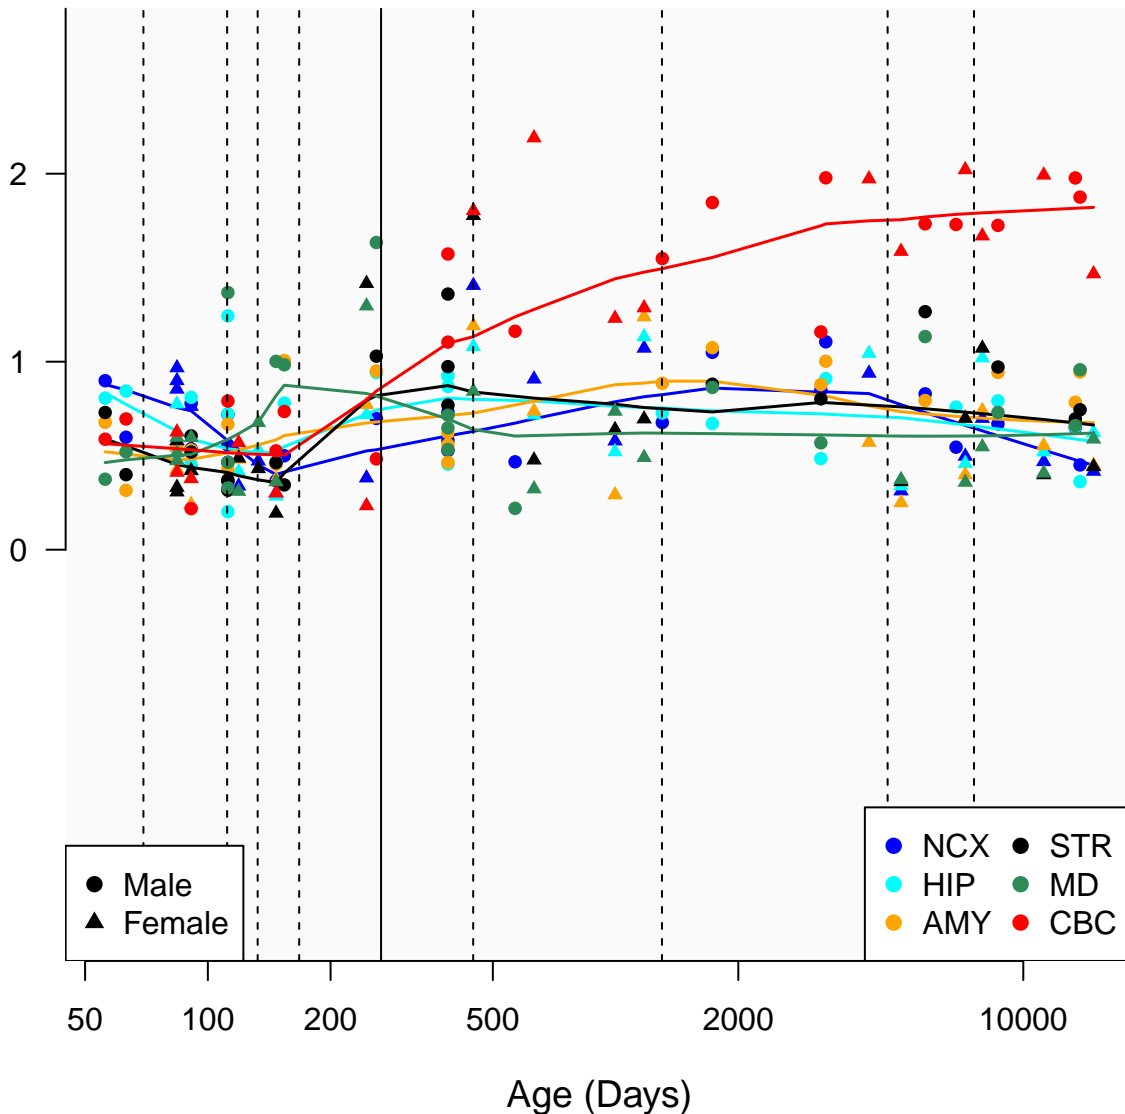

PYCARD_ENSG00000103490

Window:

1 2 3 4 5 6 7 8 9

Normalized Log2 RPKM+1

● Male
▲ Female

● NCX ● STR
● HIP ● MD
● AMY ● CBC