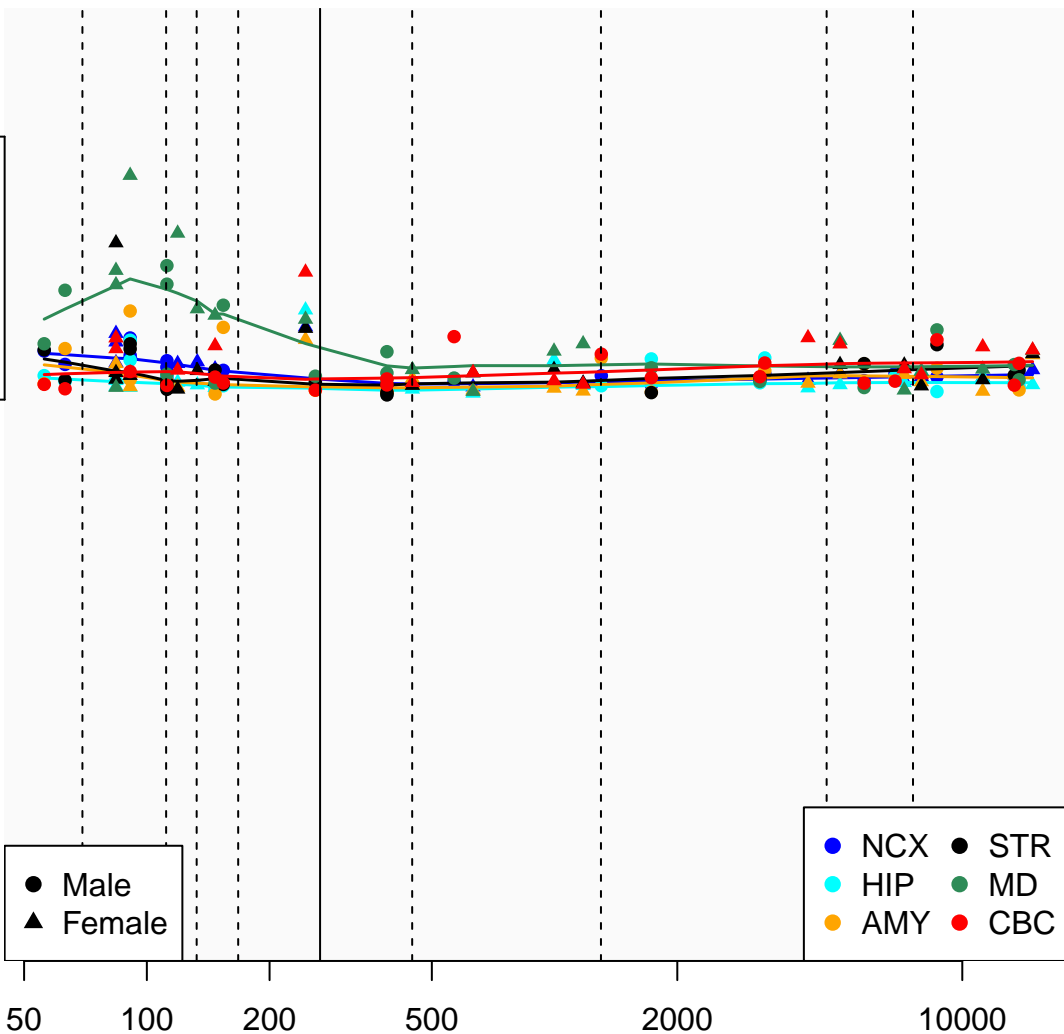

# PYY\_ENSG00000131096

Window:

1 2 3 4 5 6 7 8 9

Normalized Log2 RPKM+1

1  
0

● Male  
▲ Female

● NCX ● STR  
● HIP ● MD  
● AMY ● CBC

Age (Days)