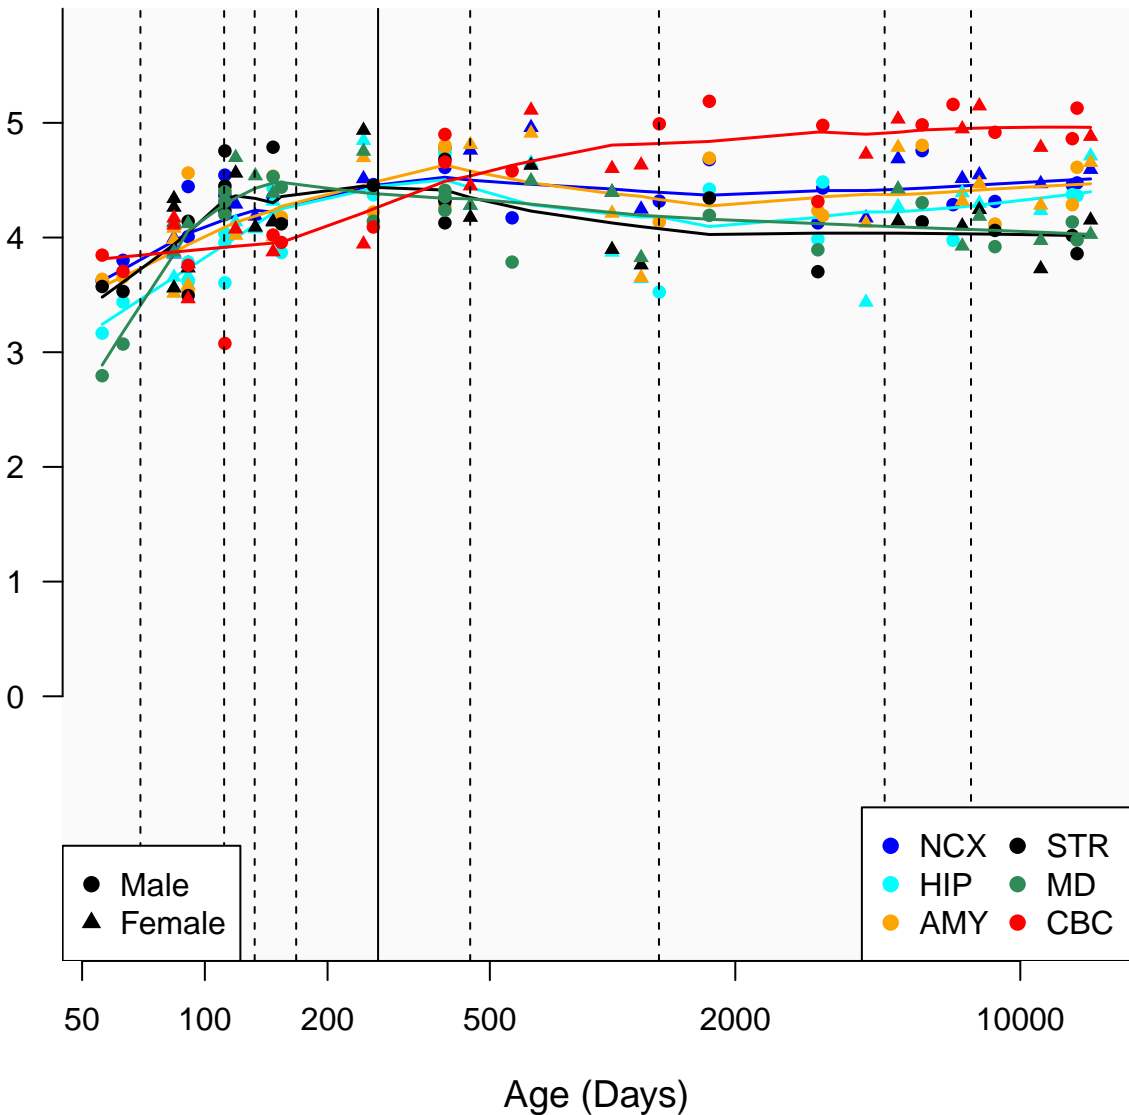

# RAB12\_ENSG00000206418

Window:

1 2 3 4 5 6 7 8 9

Normalized Log<sub>2</sub> RPKM+1

● Male  
▲ Female

● NCX ● STR  
● HIP ● MD  
● AMY ● CBC