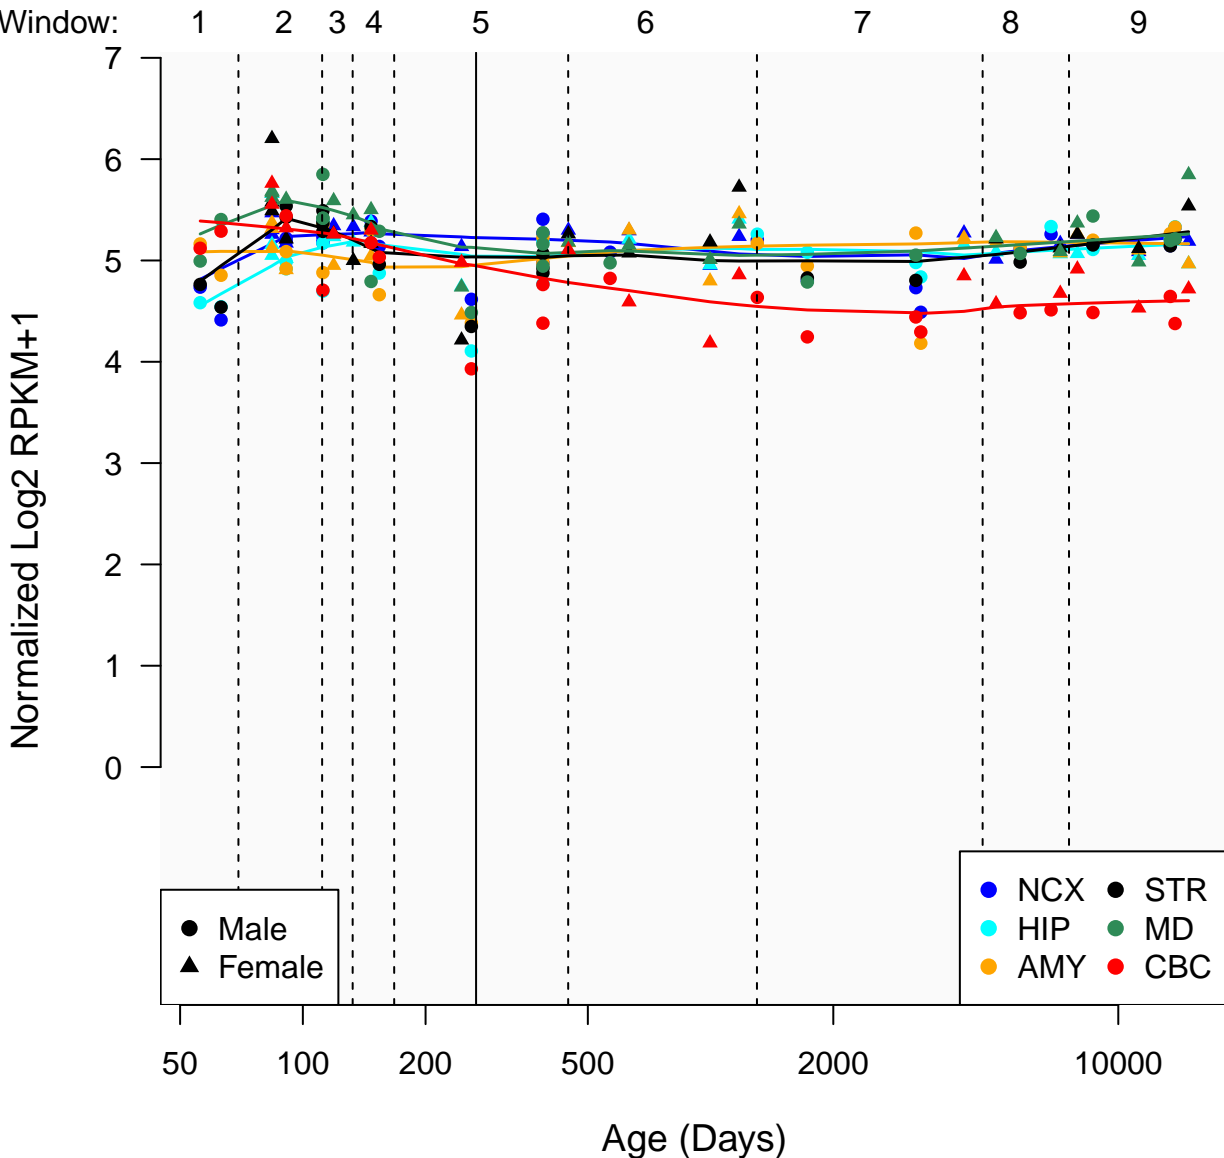

RABEP1_ENSG00000029725

Window:

● Male
▲ Female

● NCX ● STR
● HIP ● MD
● AMY ● CBC