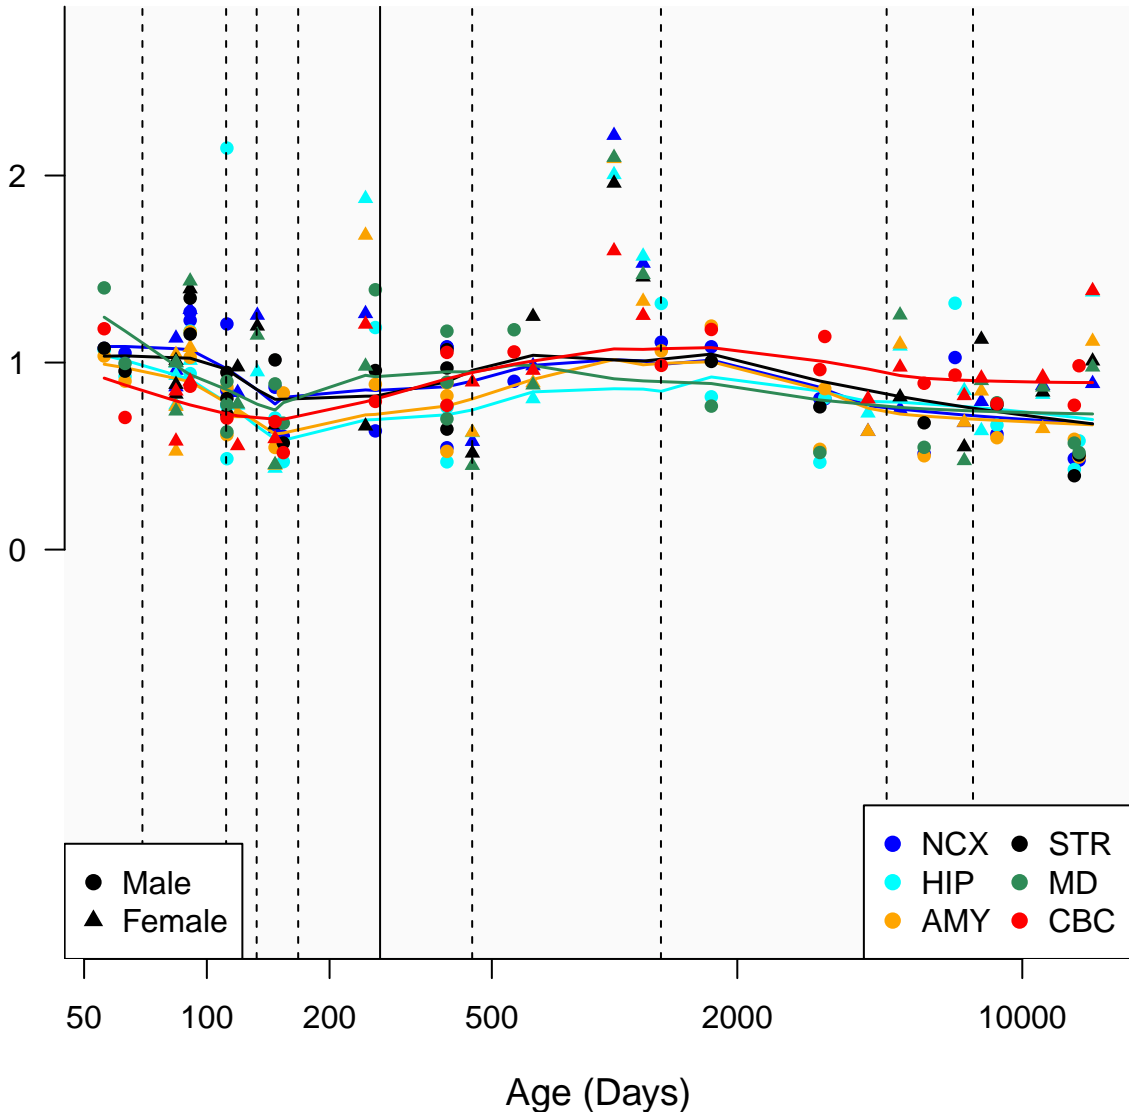

# RABGEF1\_ENSG00000154710

Window:

1 2 3 4 5 6 7 8 9

Normalized Log2 RPKM+1

● Male  
▲ Female

● NCX ● STR  
● HIP ● MD  
● AMY ● CBC