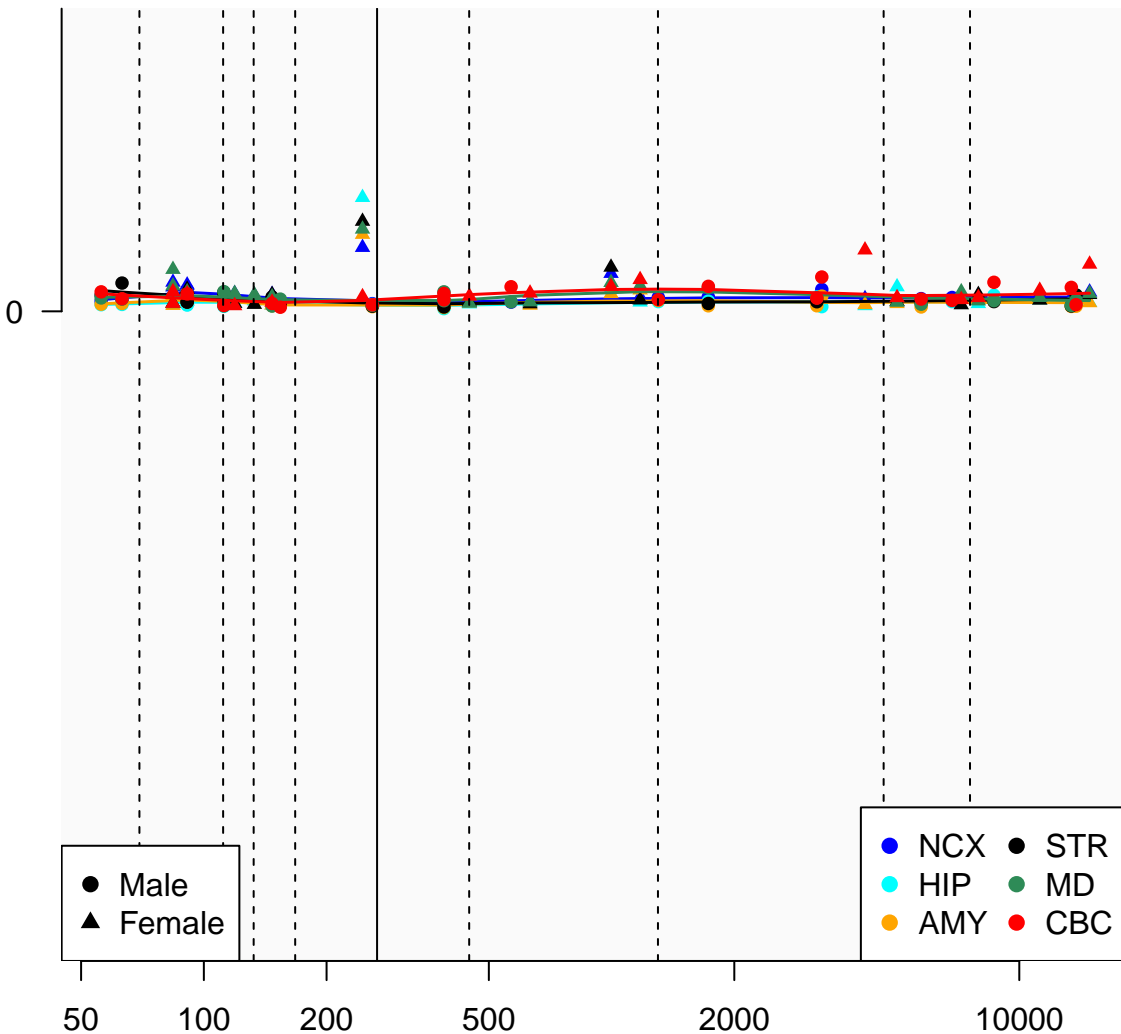

# RAG2\_ENSG00000175097

Window:

1 2 3 4 5 6 7 8 9

Normalized Log2 RPKM+1

● Male  
▲ Female

● NCX ● STR  
● HIP ● MD  
● AMY ● CBC