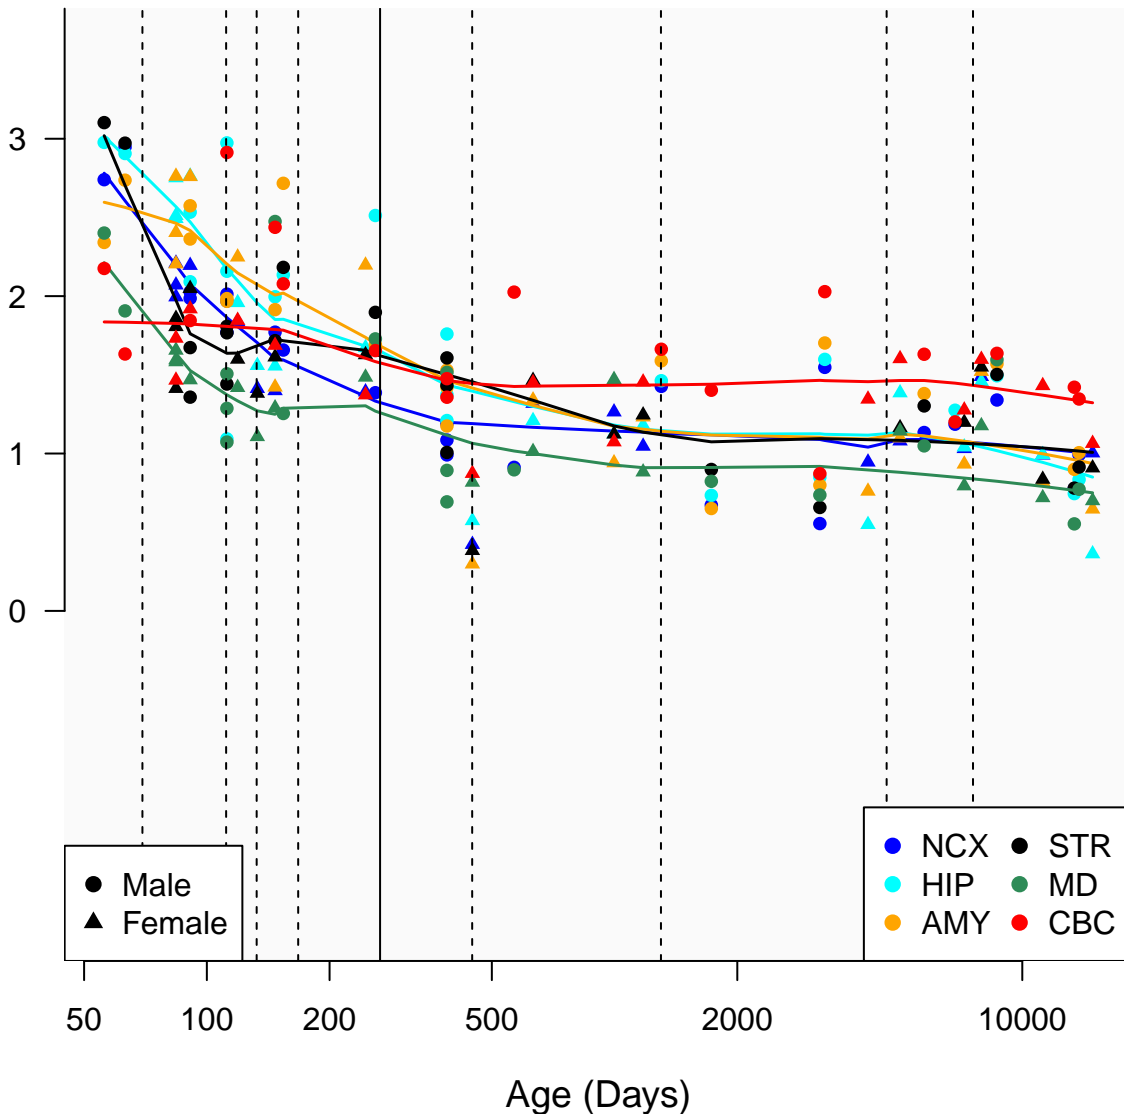

# RAVER1\_ENSG00000161847

Window:

1 2 3 4 5 6 7 8 9

Normalized Log<sub>2</sub> RPKM+1

● Male  
▲ Female

● NCX ● STR  
● HIP ● MD  
● AMY ● CBC