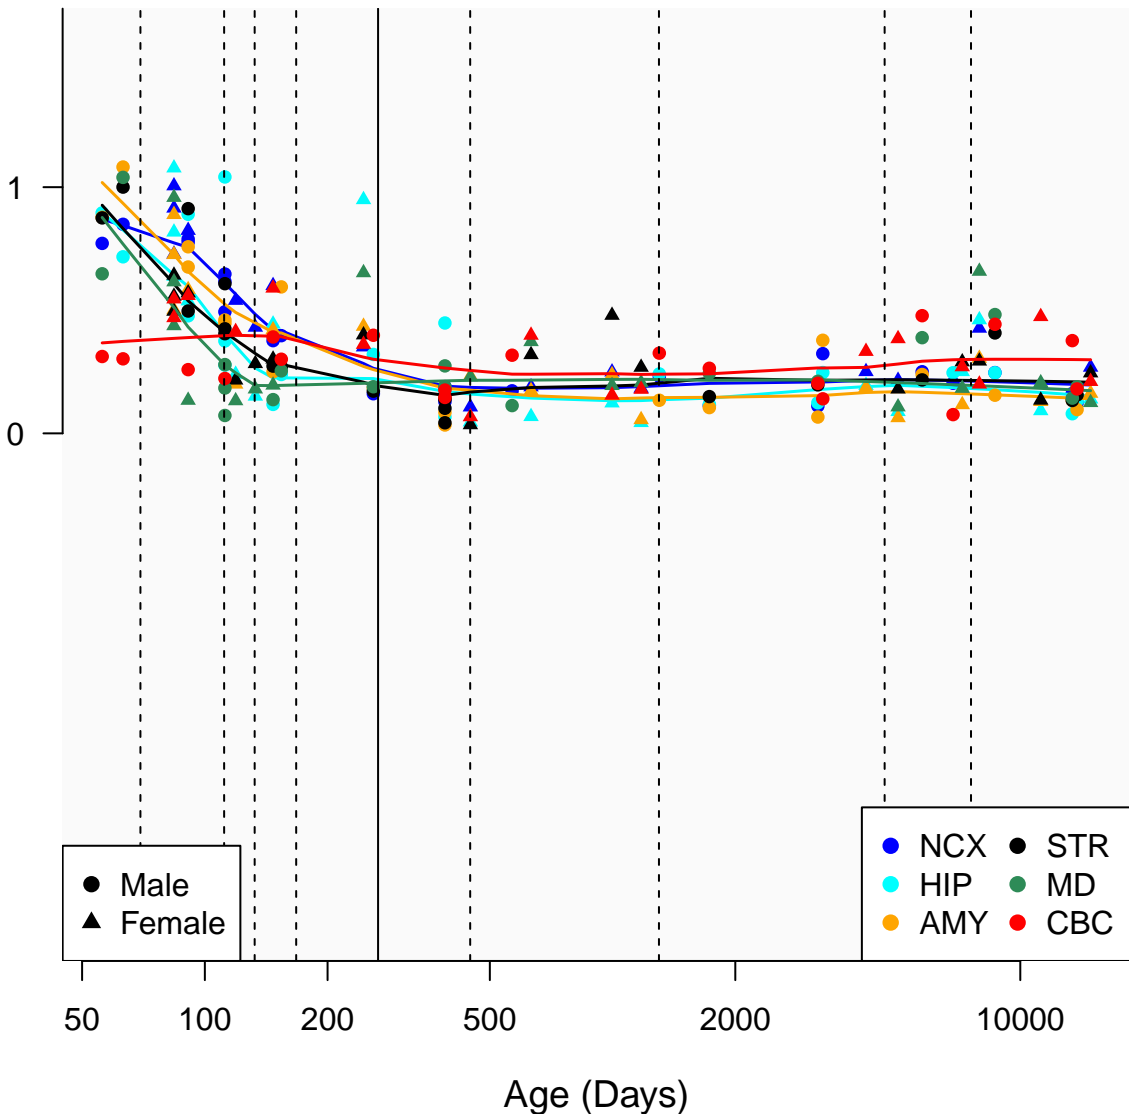

# RBBP4P2\_ENSG00000242457

Window:

1 2 3 4 5 6 7 8 9

Normalized Log2 RPKM+1

● Male  
▲ Female

● NCX ● STR  
● HIP ● MD  
● AMY ● CBC