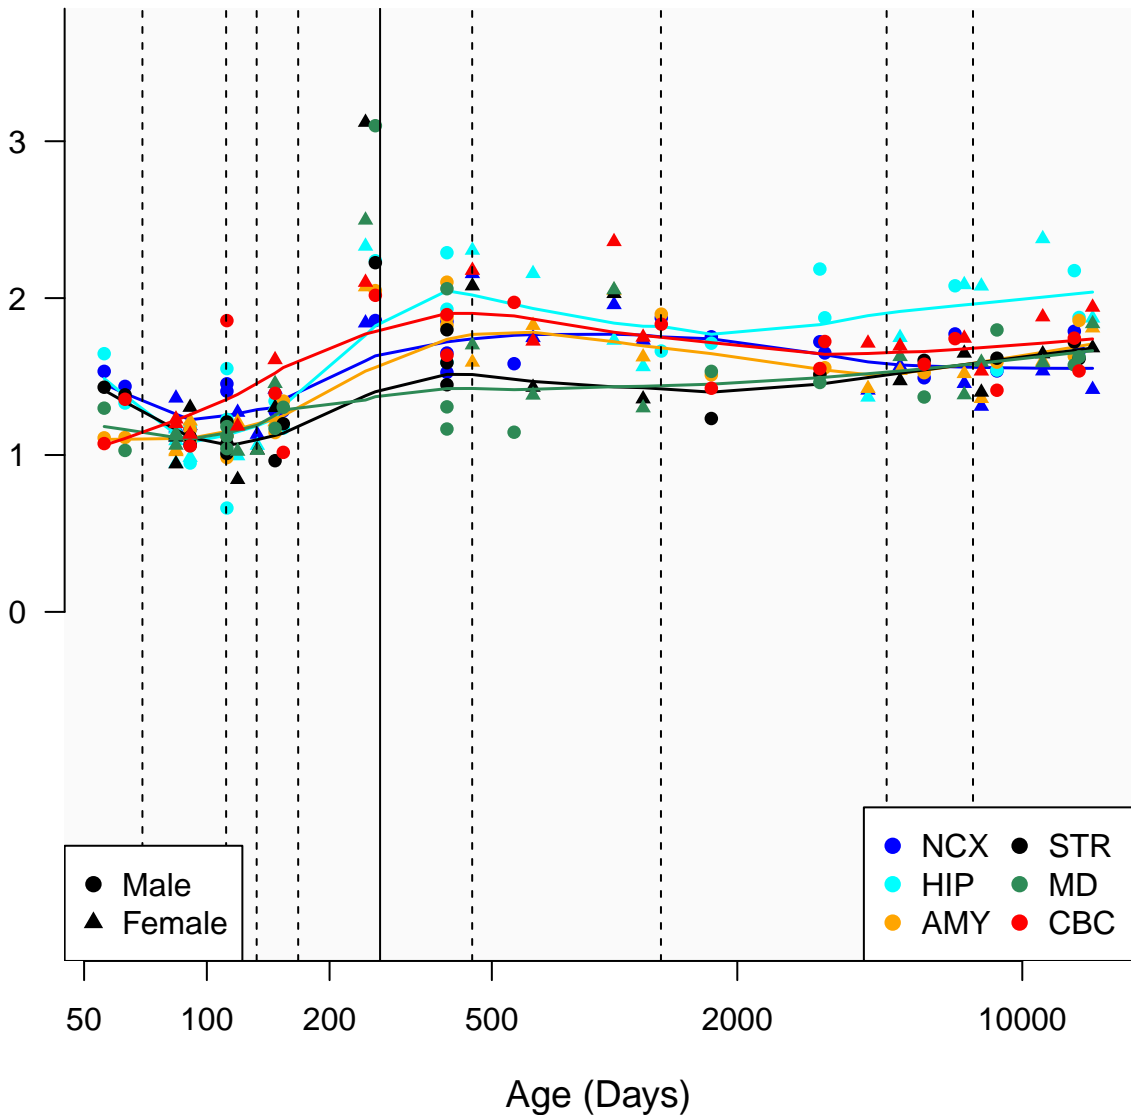

# RECK\_ENSG00000122707

Window:

1 2 3 4 5 6 7 8 9

Normalized Log2 RPKM+1

● Male  
▲ Female

● NCX ● STR  
● HIP ● MD  
● AMY ● CBC