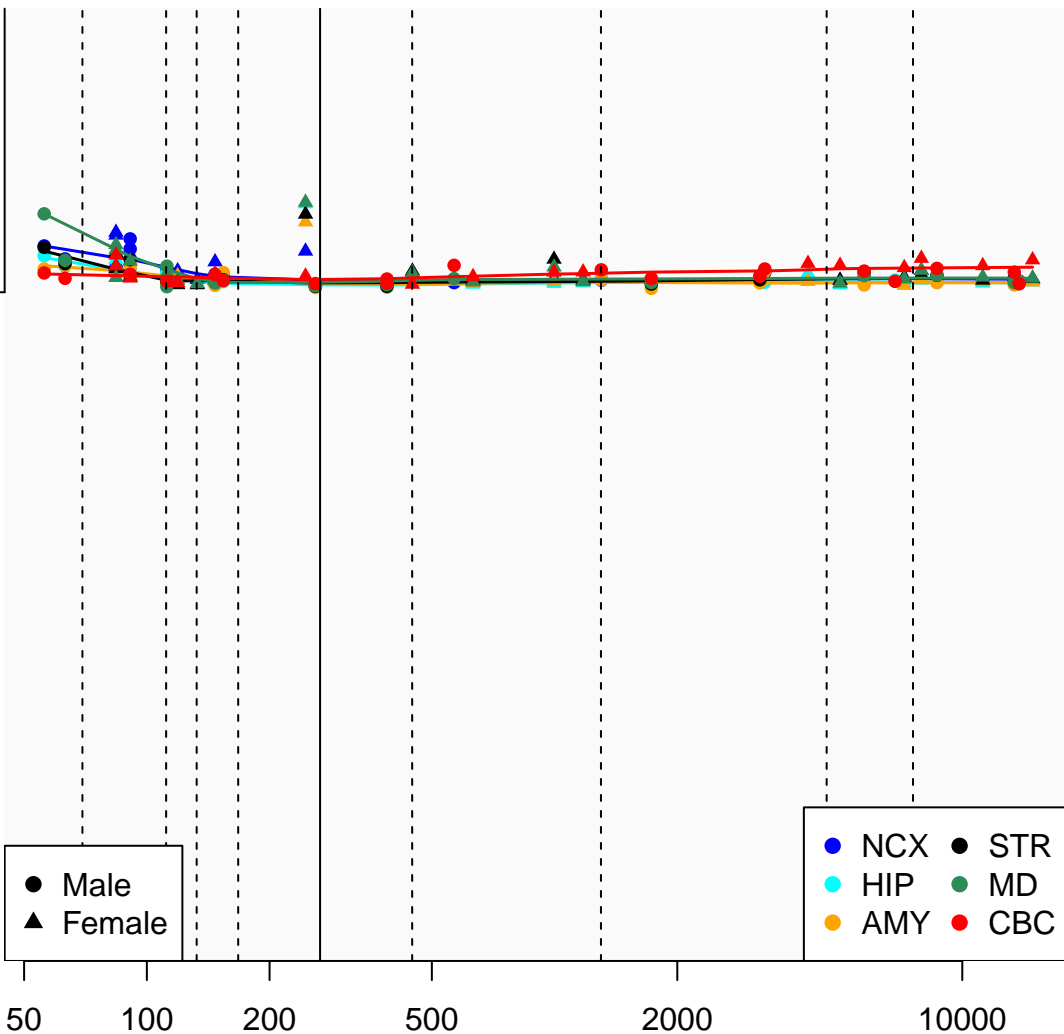

# REXO1L12P\_ENSG00000276006

Window:

1 2 3 4 5 6 7 8 9

Normalized Log2 RPKM+1

0

● Male  
▲ Female

● NCX ● STR  
● HIP ● MD  
● AMY ● CBC