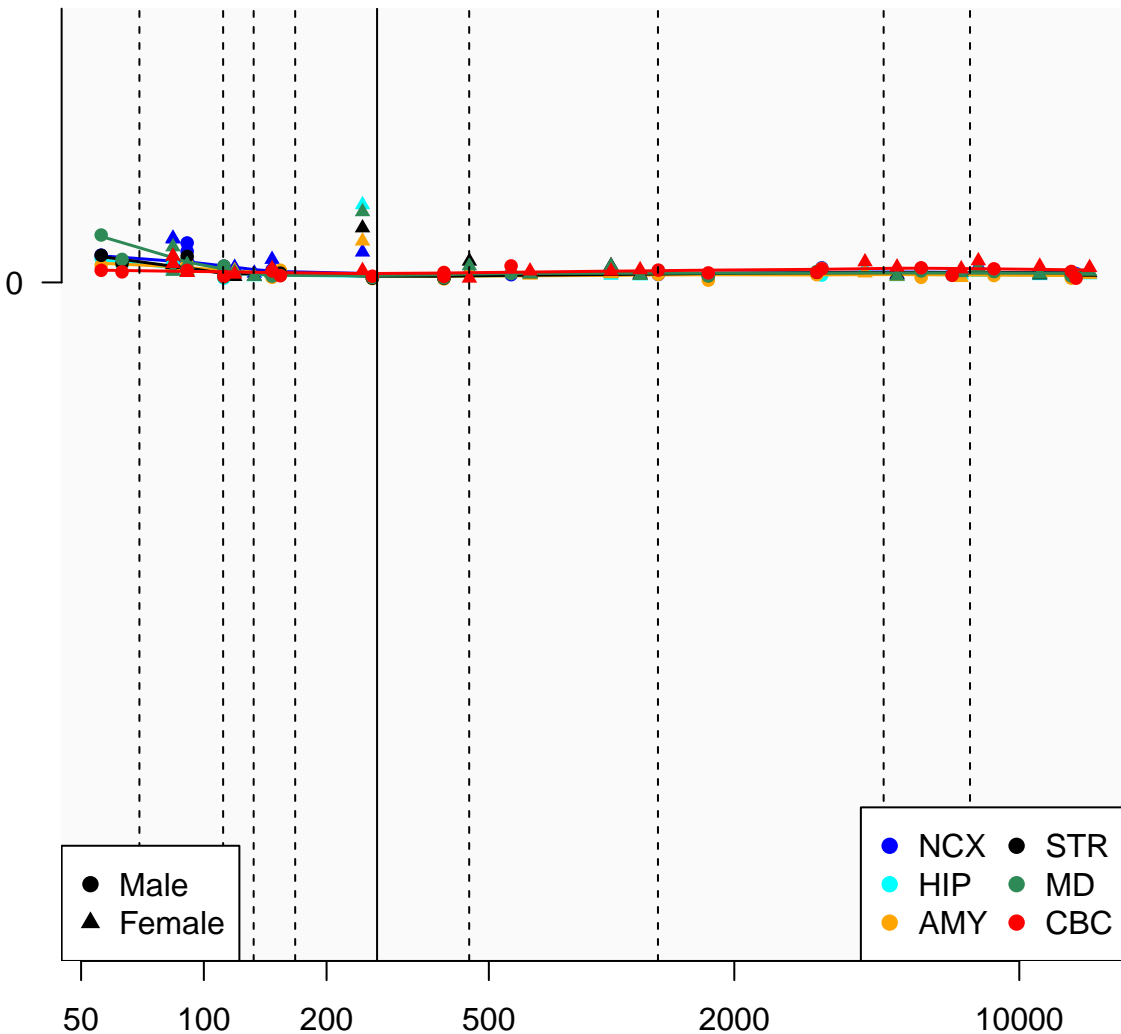

REXO1L6P_ENSG00000277422

Window:

1 2 3 4 5 6 7 8 9

Normalized Log2 RPKM+1

● Male
▲ Female

● NCX ● STR
● HIP ● MD
● AMY ● CBC