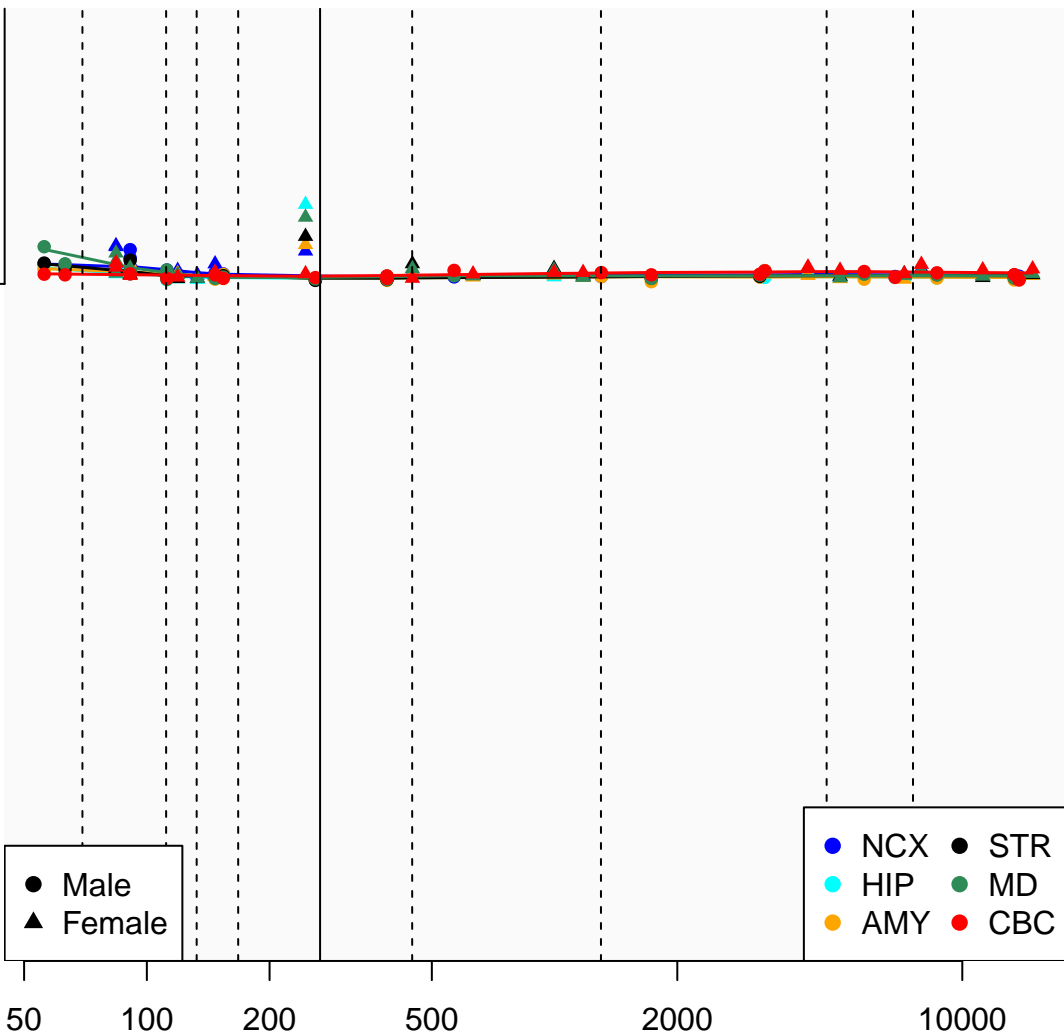

REXO1L7P_ENSG00000274343

Window:

1 2 3 4 5 6 7 8 9

Normalized Log2 RPKM+1

0

● Male
▲ Female

● NCX ● STR
● HIP ● MD
● AMY ● CBC

Age (Days)