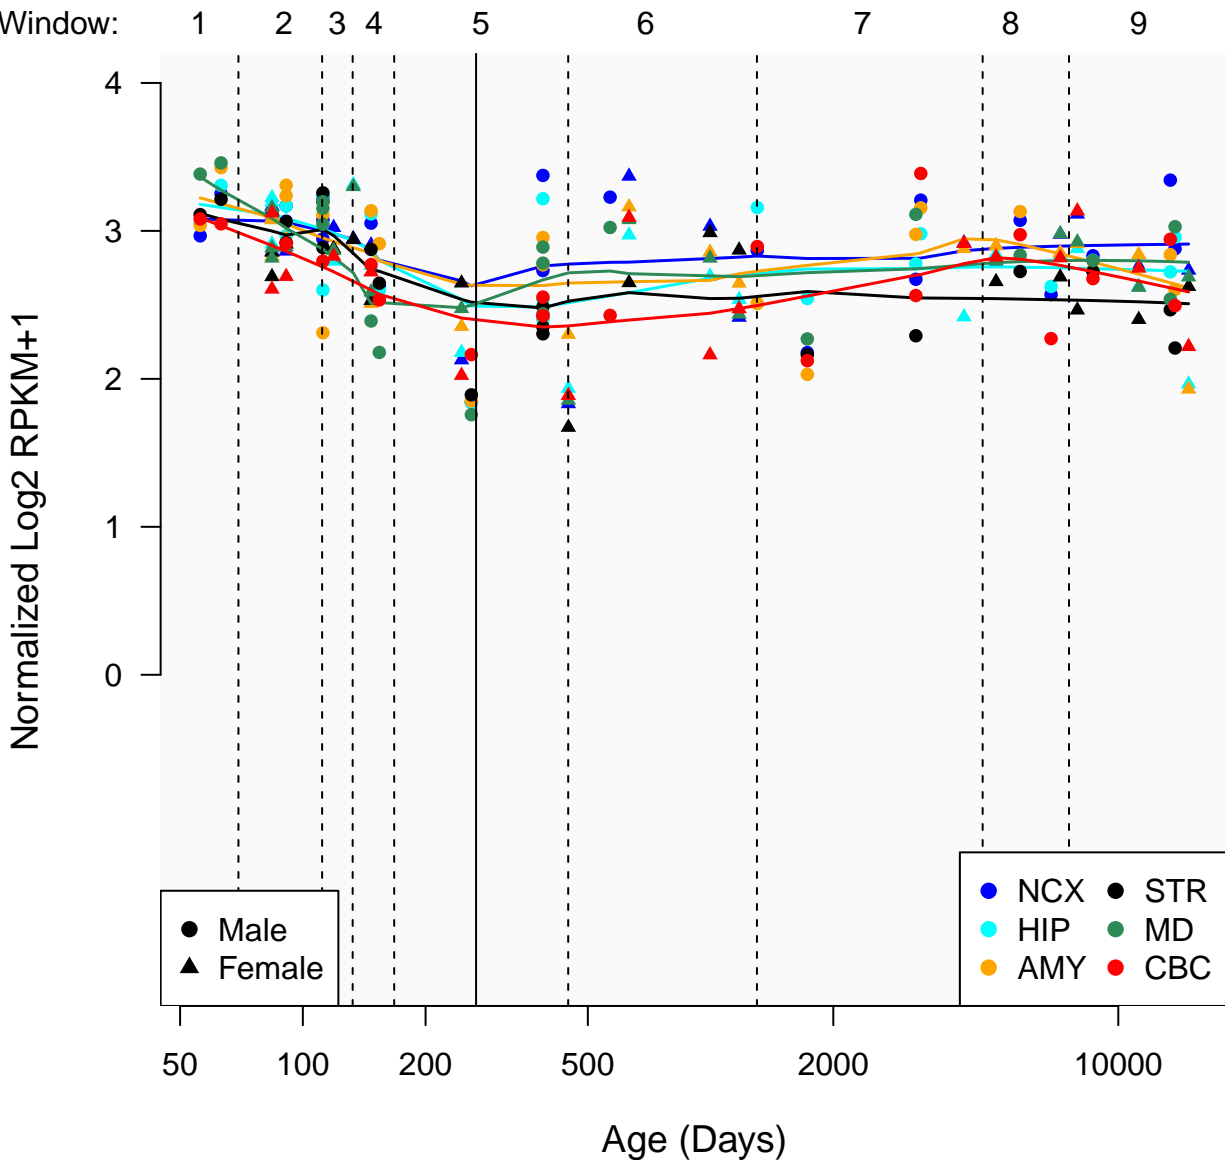

RGP1_ENSG00000107185

Window:

● Male
▲ Female

● NCX ● STR
● HIP ● MD
● AMY ● CBC