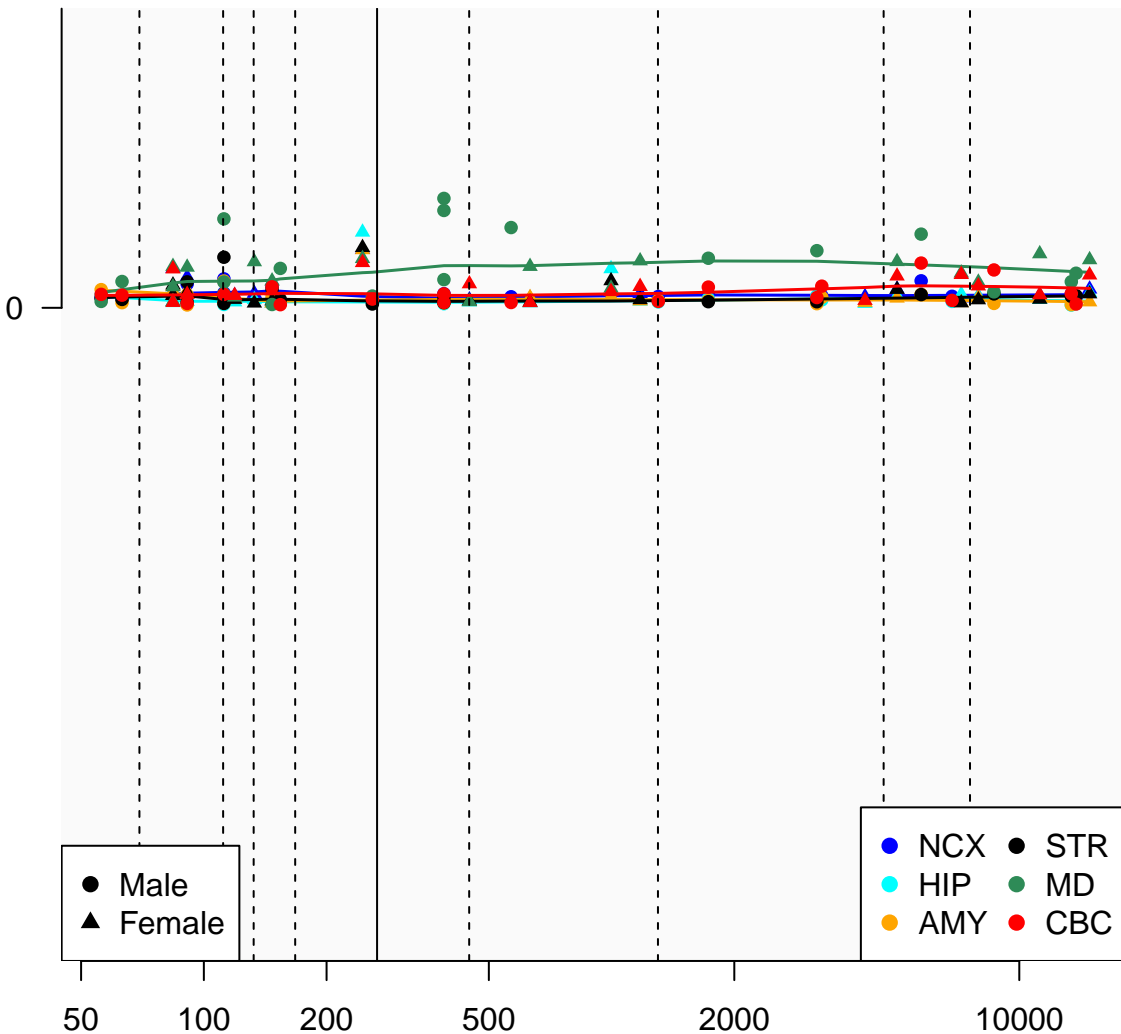

# RGPD4\_ENSG00000196862

Window:

1 2 3 4 5 6 7 8 9

Normalized Log2 RPKM+1

● Male  
▲ Female

● NCX ● STR  
▲ HIP ● MD  
● AMY ● CBC