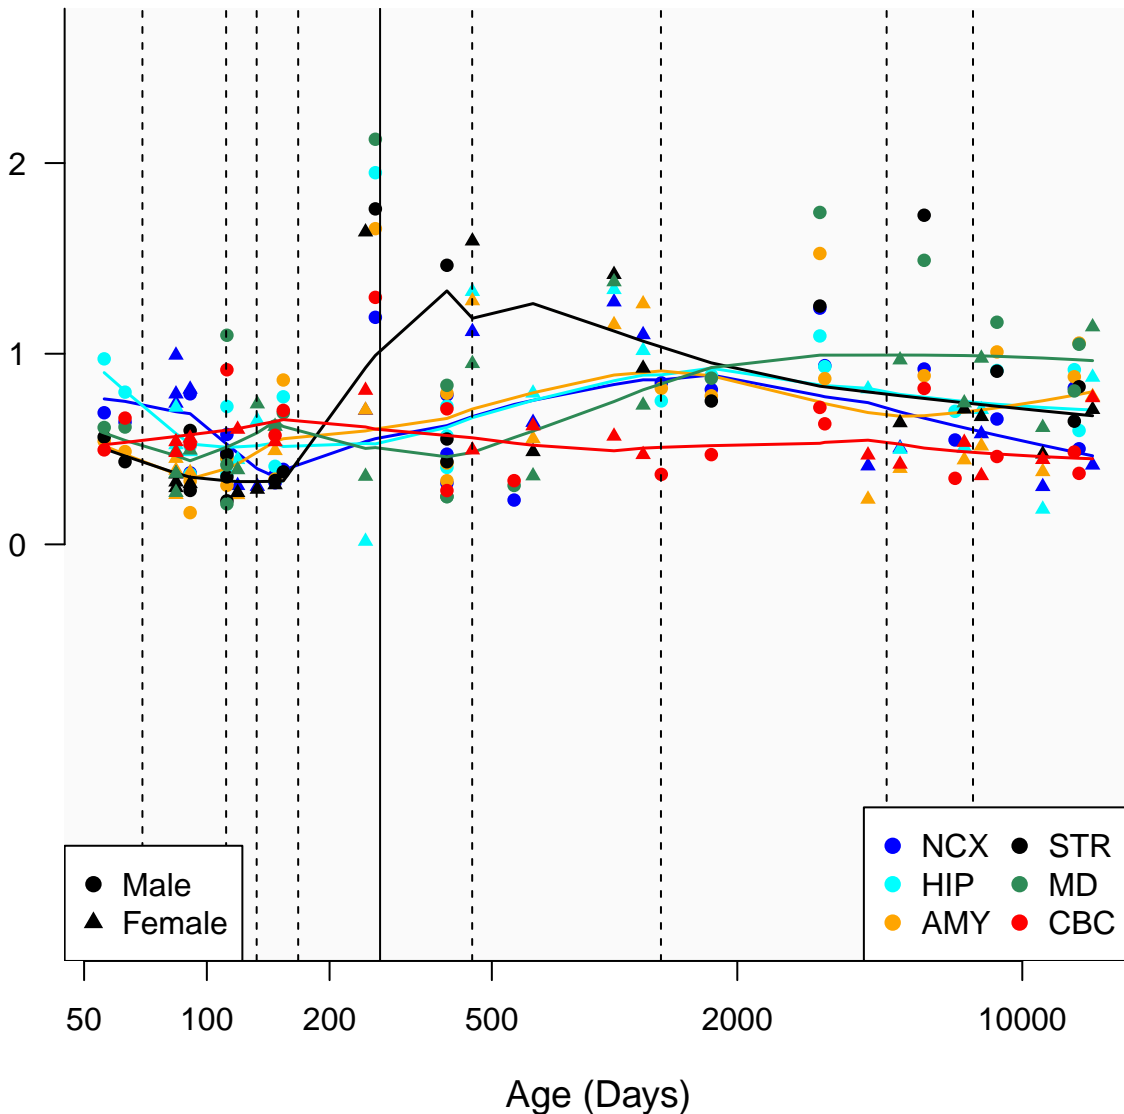

# RHBDF2\_ENSG00000129667

Window:

1 2 3 4 5 6 7 8 9

Normalized Log2 RPKM+1

● Male  
▲ Female

● NCX ● STR  
● HIP ● MD  
● AMY ● CBC