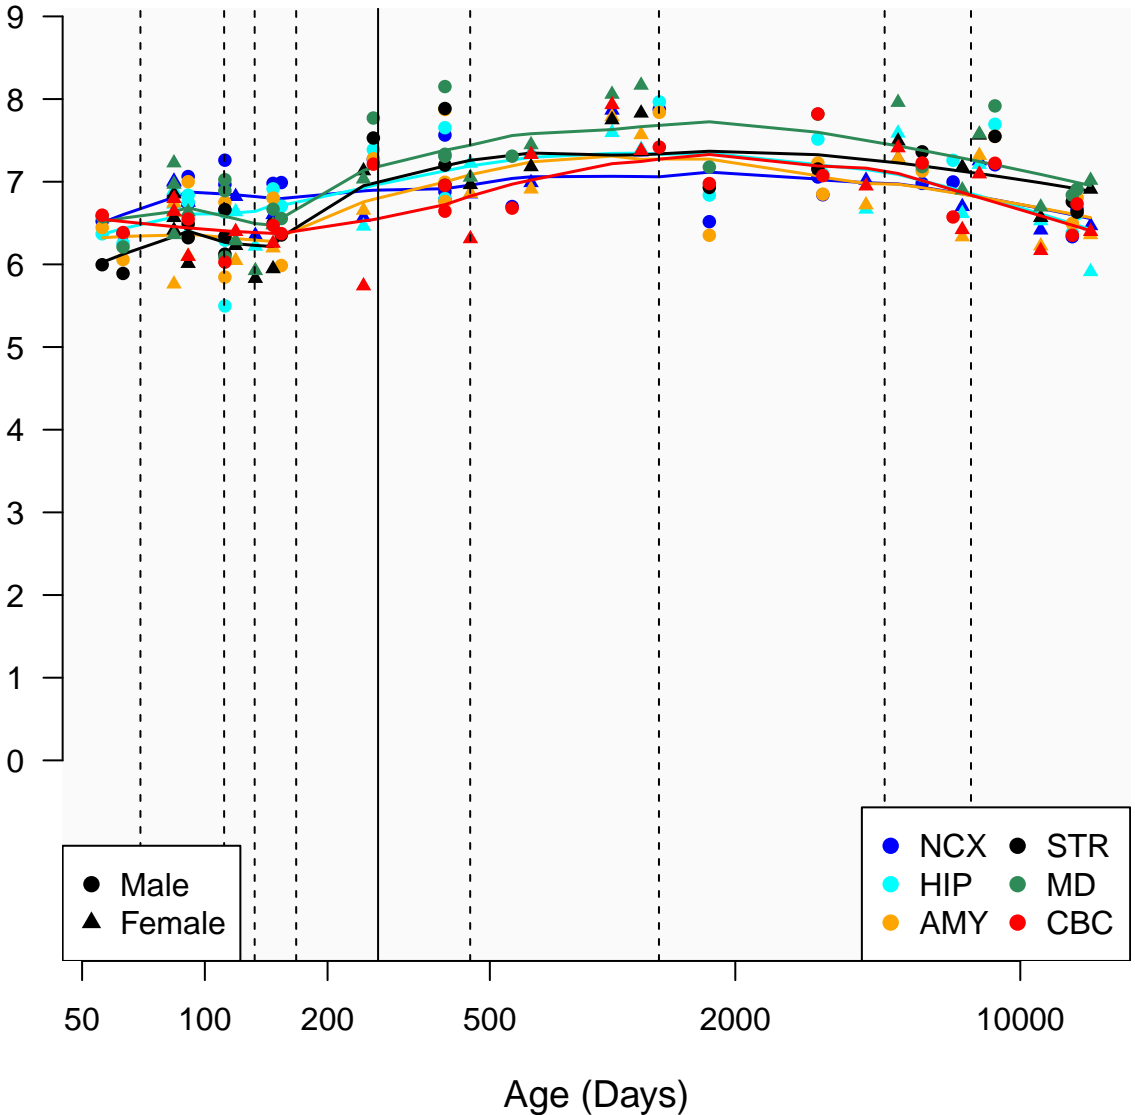

RHOB_ENSG00000143878

Window:

1 2 3 4 5 6 7 8 9

Normalized Log2 RPKM+1

● Male
▲ Female

● NCX ● STR
● HIP ● MD
● AMY ● CBC