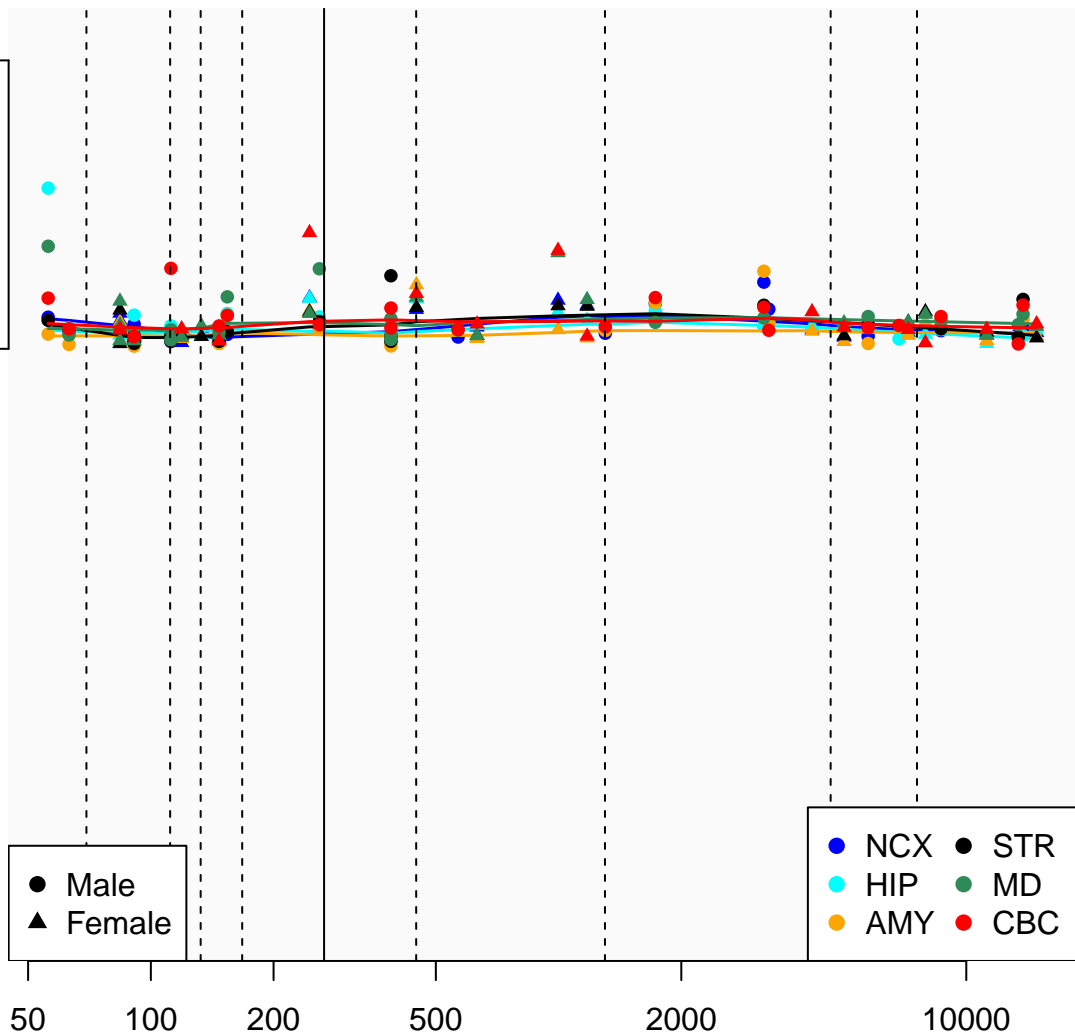

# RHOH\_ENSG00000168421

Window:

1 2 3 4 5 6 7 8 9

Normalized Log2 RPKM+1

1  
0

● Male  
▲ Female

● NCX ● STR  
● HIP ● MD  
● AMY ● CBC

Age (Days)