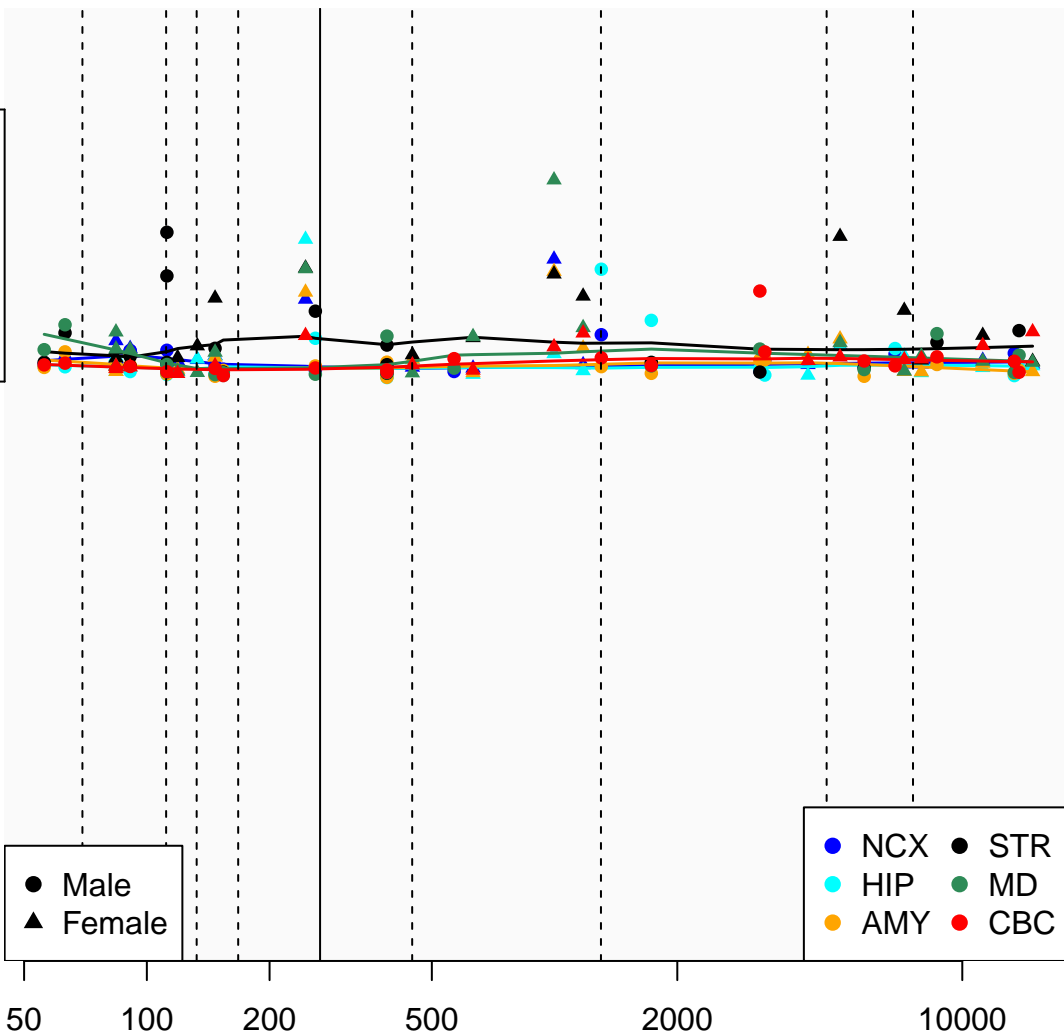

# RLIMP1\_ENSG00000229456

Window:

1 2 3 4 5 6 7 8 9

Normalized Log2 RPKM+1

1  
0

Age (Days)