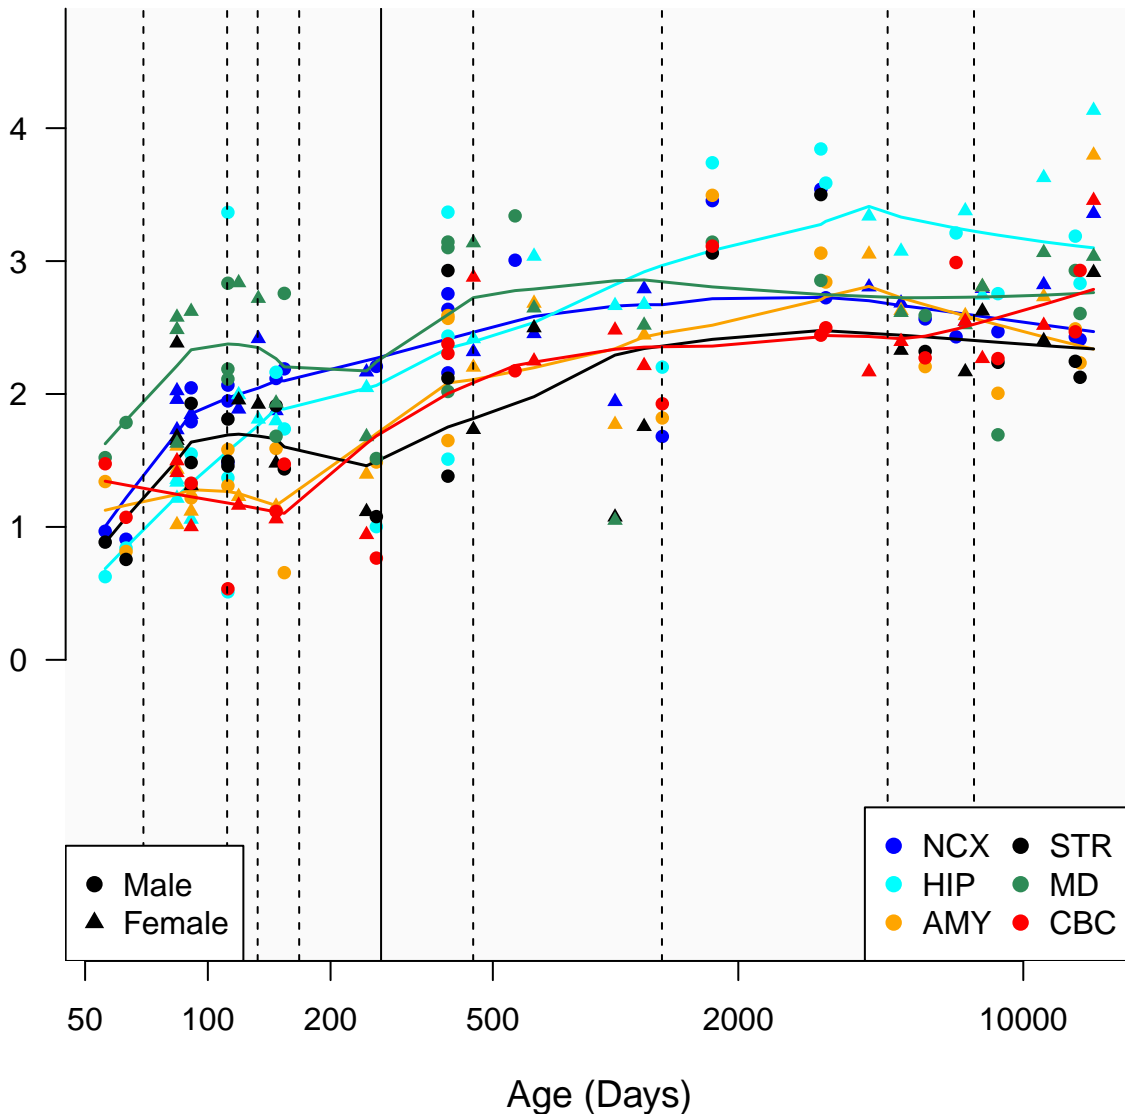

# RLTPR\_ENSG00000159753

Window:

1 2 3 4 5 6 7 8 9

Normalized Log2 RPKM+1

● Male  
▲ Female

● NCX ● STR  
● HIP ● MD  
● AMY ● CBC