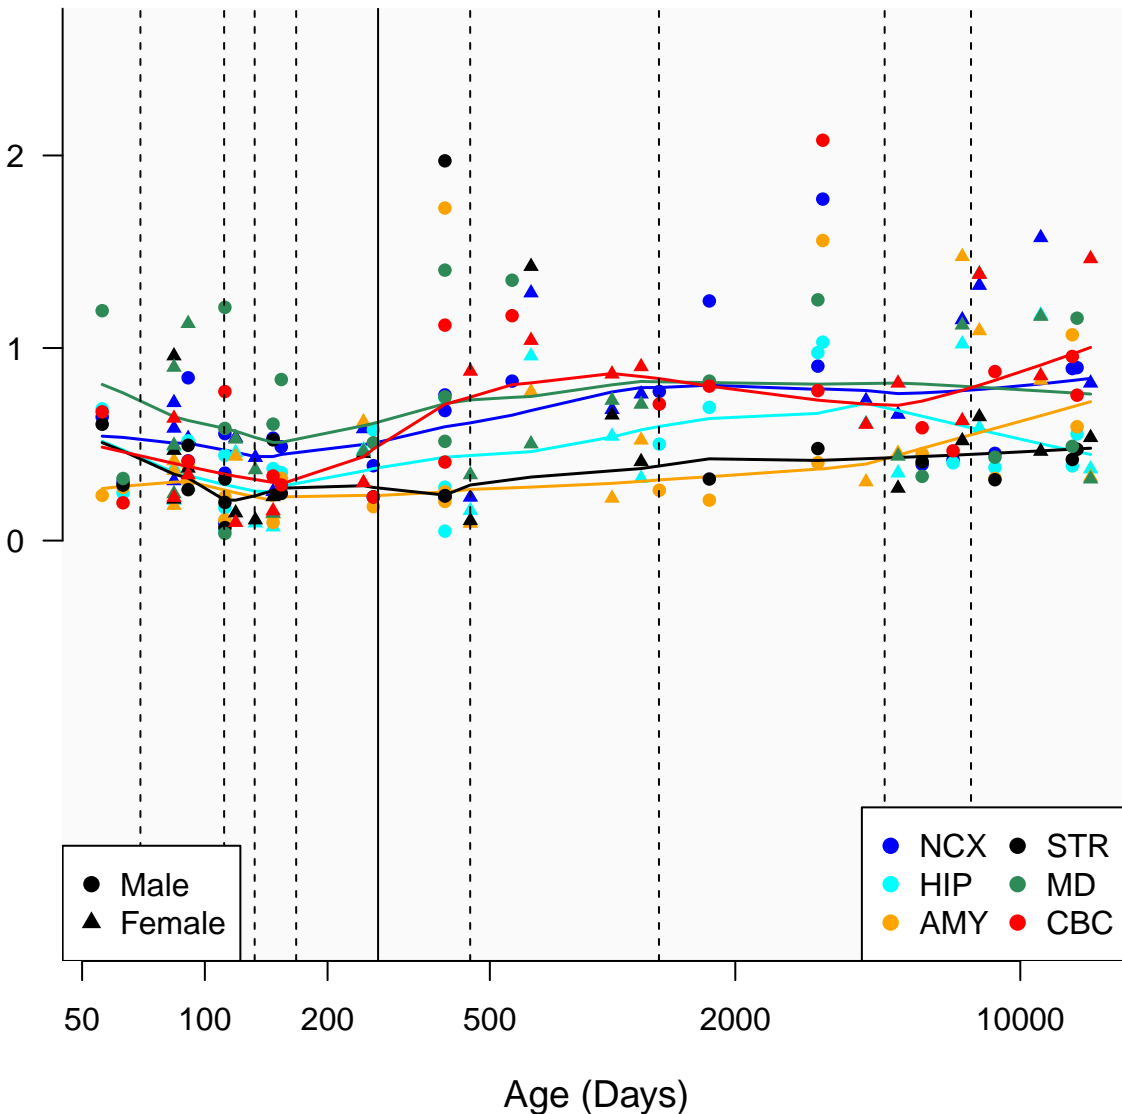

# RMST\_3\_ENSG00000274230

Window:

1 2 3 4 5 6 7 8 9

Normalized Log2 RPKM+1

● Male  
▲ Female

● NCX ● STR  
● HIP ● MD  
● AMY ● CBC