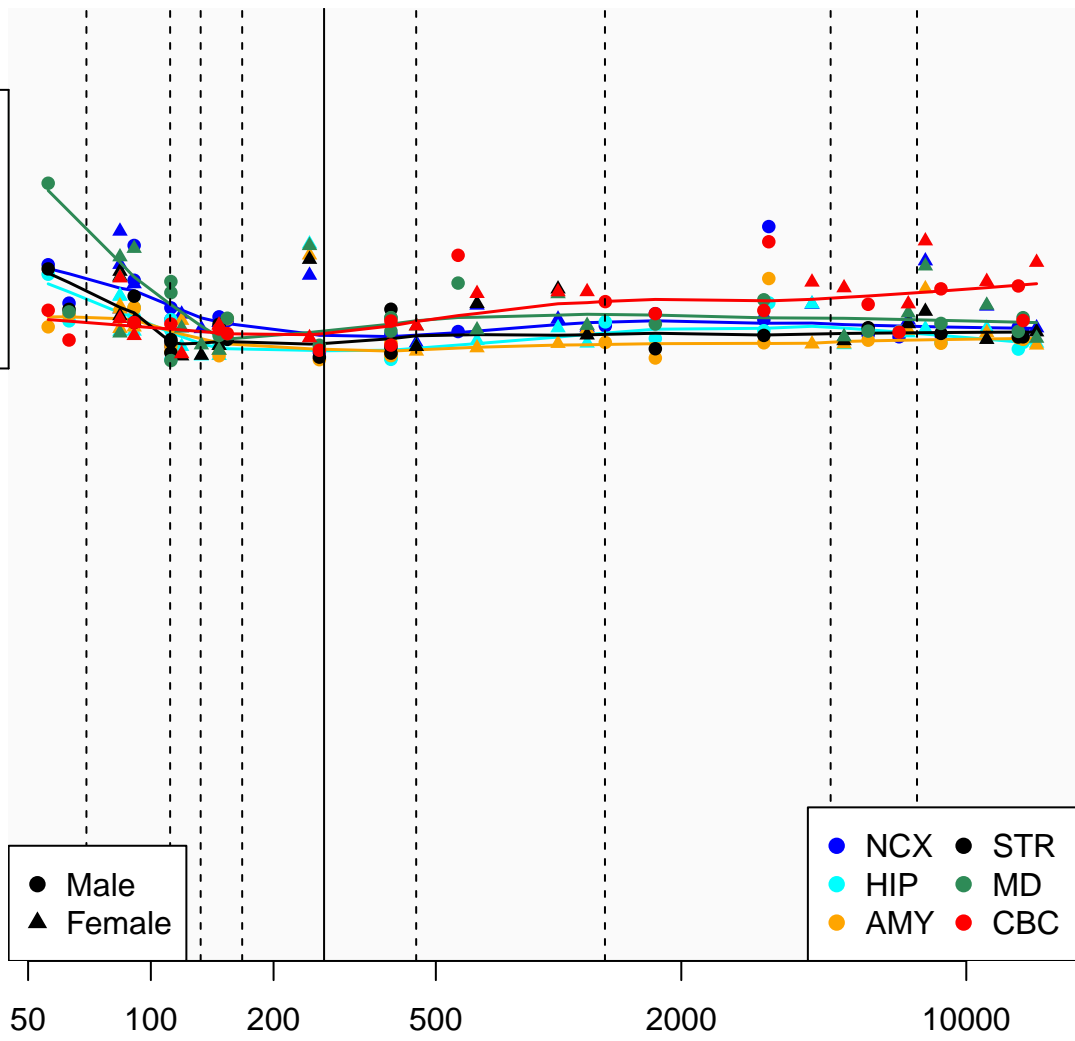

# RN7SKP148\_ENSG00000222111

Window:

1 2 3 4 5 6 7 8 9

Normalized Log2 RPKM+1

1  
0

● Male  
▲ Female

● NCX ● STR  
● HIP ● MD  
● AMY ● CBC