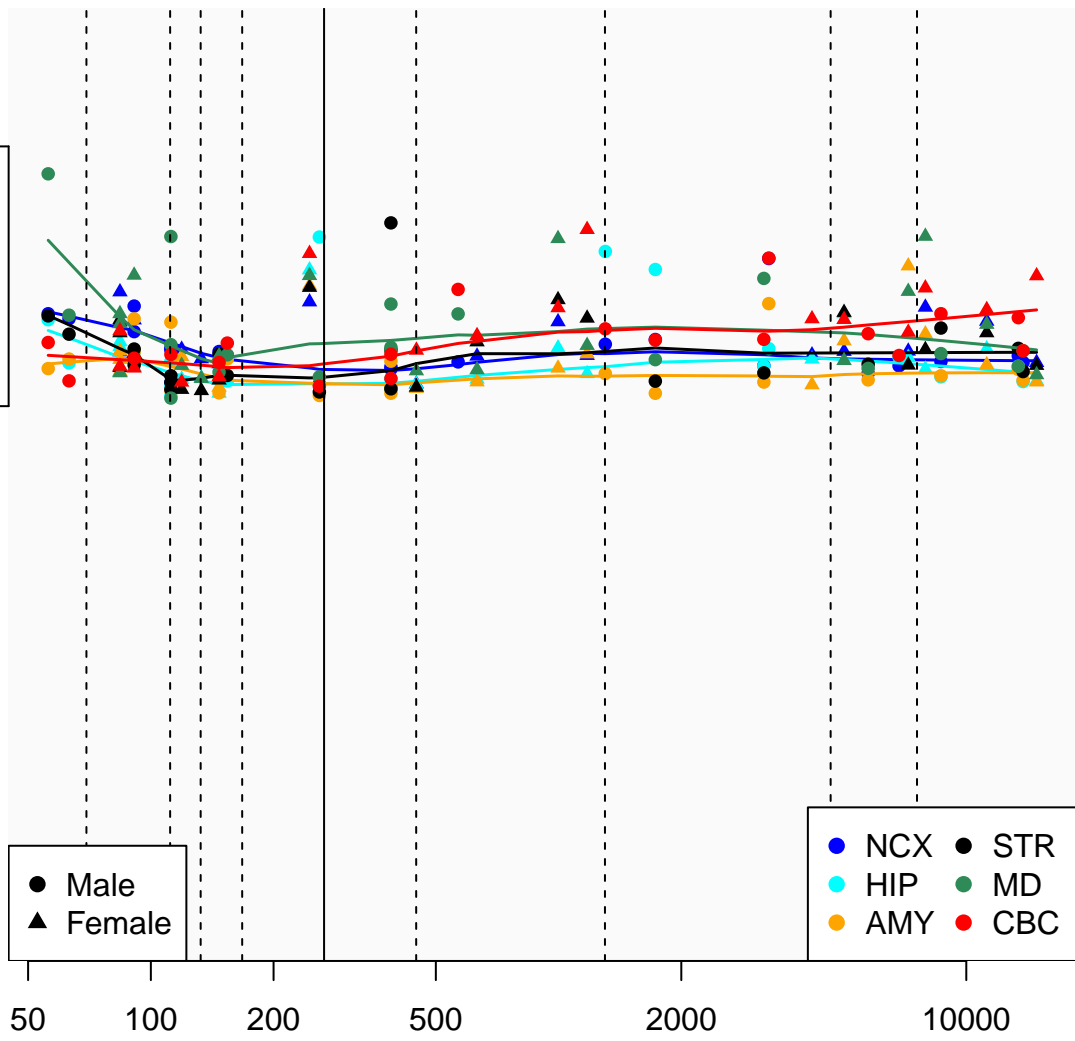

RN7SKP24_ENSG00000251697

Window:

1 2 3 4 5 6 7 8 9

Normalized Log2 RPKM+1

1
0

● Male
▲ Female

● NCX ● STR
● HIP ● MD
● AMY ● CBC

Age (Days)