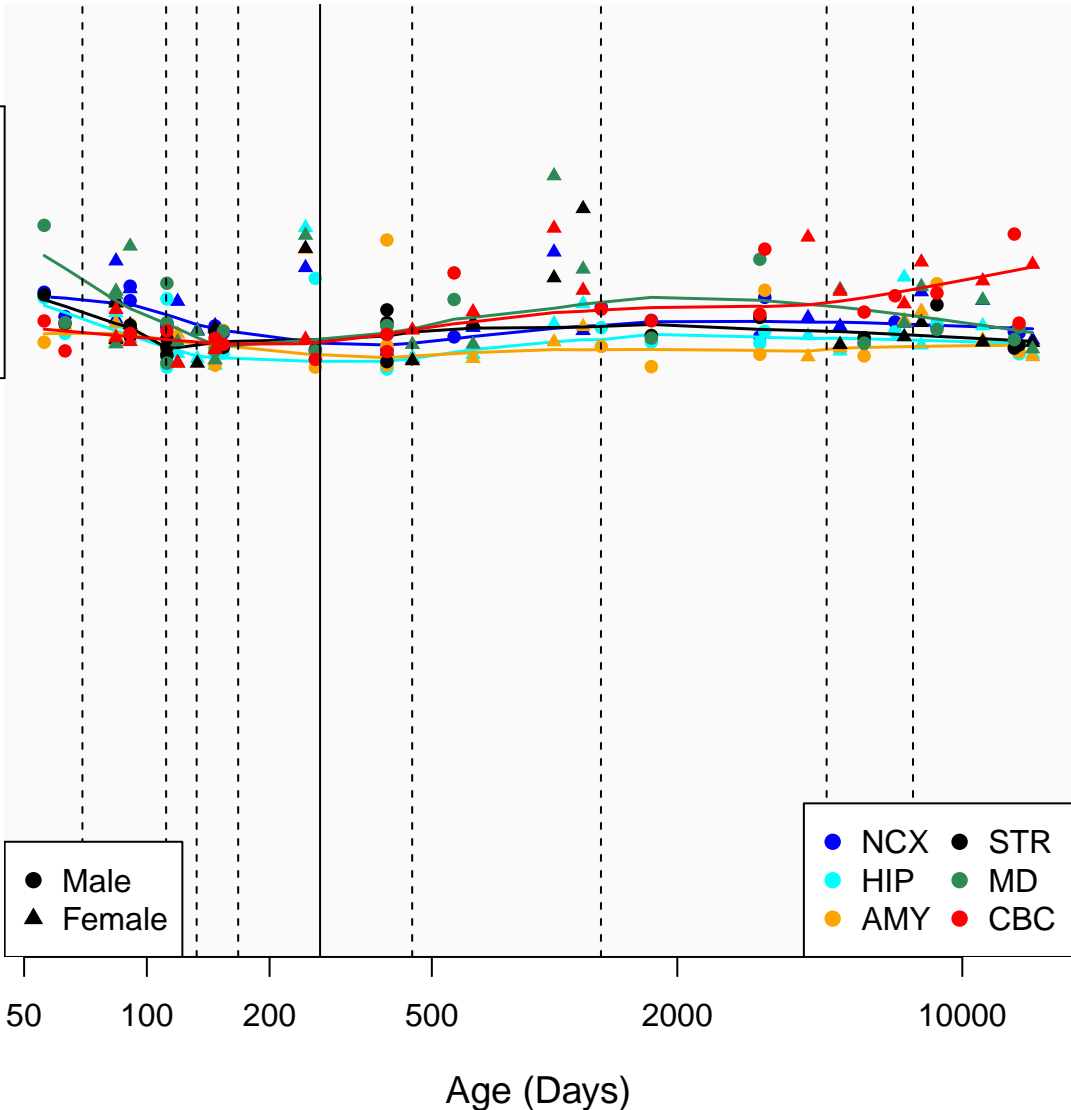

# RN7SKP273\_ENSG00000223324

Window:

1 2 3 4 5 6 7 8 9

Normalized Log2 RPKM+1

● Male  
▲ Female

● NCX ● STR  
● HIP ● MD  
● AMY ● CBC