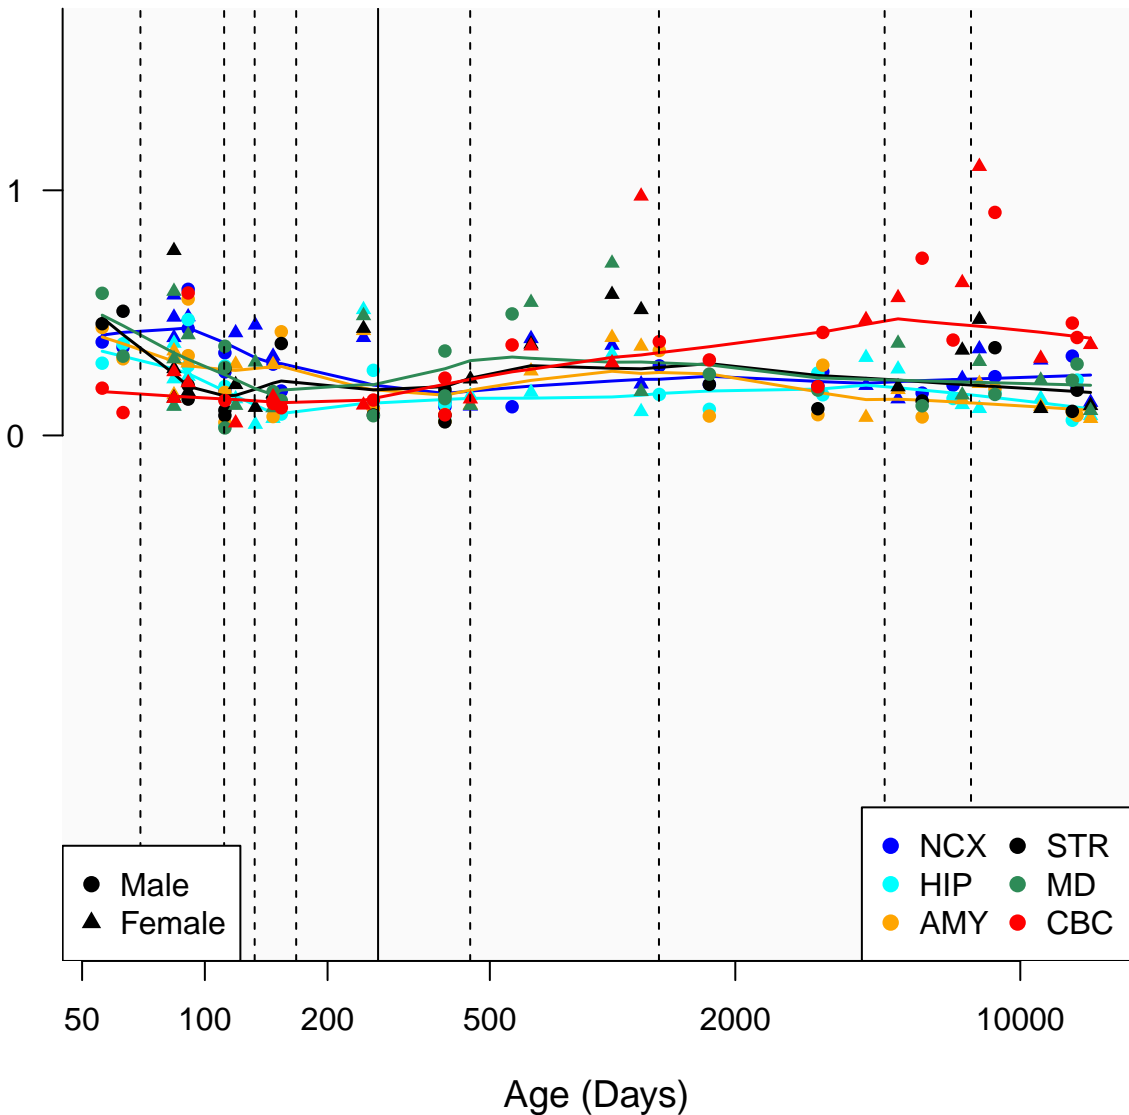

# RN7SKP30\_ENSG00000223305

Window:

1 2 3 4 5 6 7 8 9

Normalized Log2 RPKM+1

● Male  
▲ Female

● NCX ● STR  
● HIP ● MD  
● AMY ● CBC