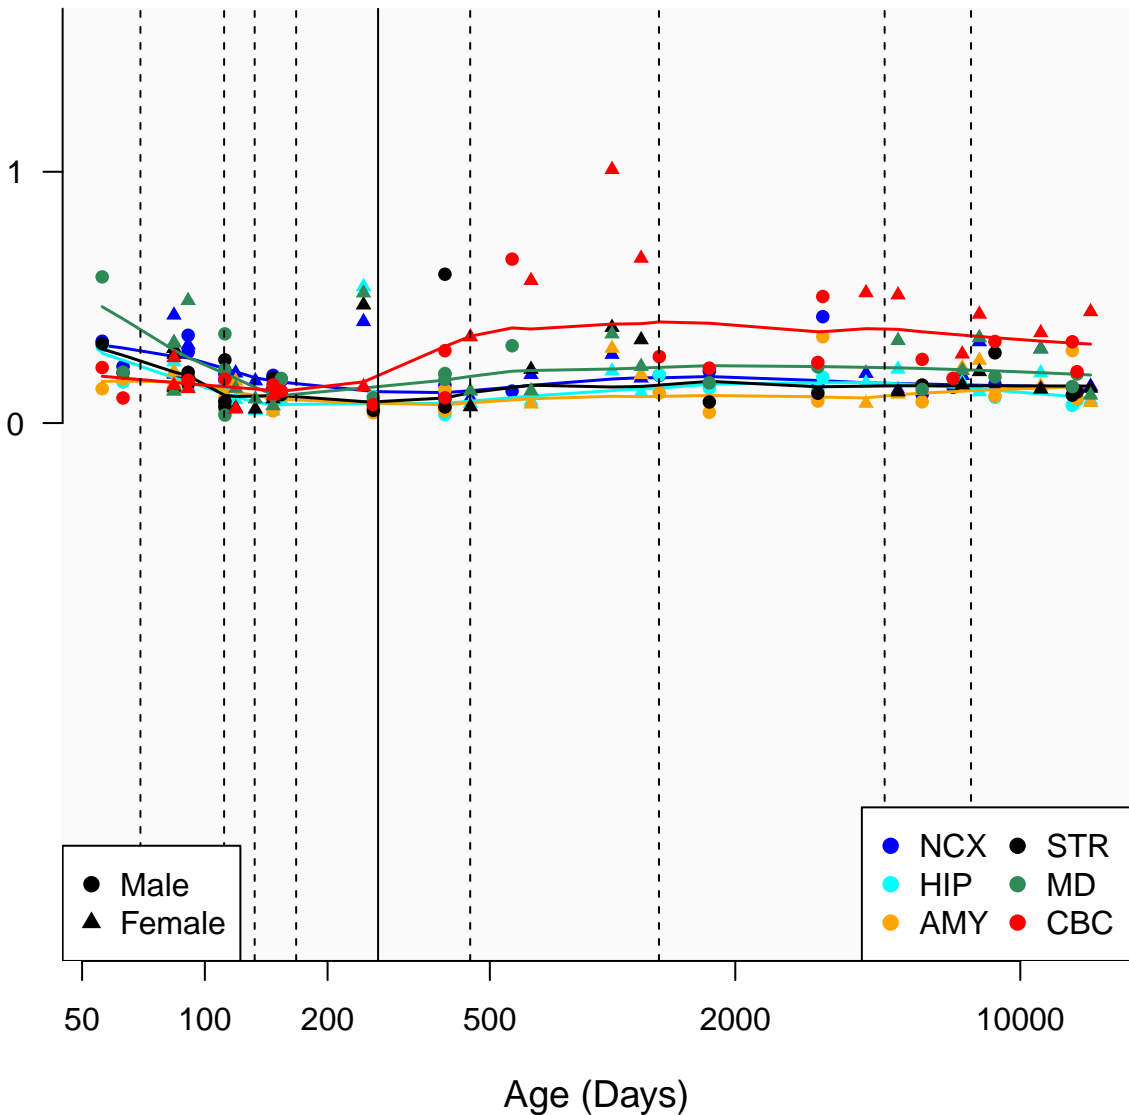

# RN7SKP99\_ENSG00000252837

Window:

1 2 3 4 5 6 7 8 9

Normalized Log2 RPKM+1

● Male  
▲ Female

● NCX ● STR  
● HIP ● MD  
● AMY ● CBC