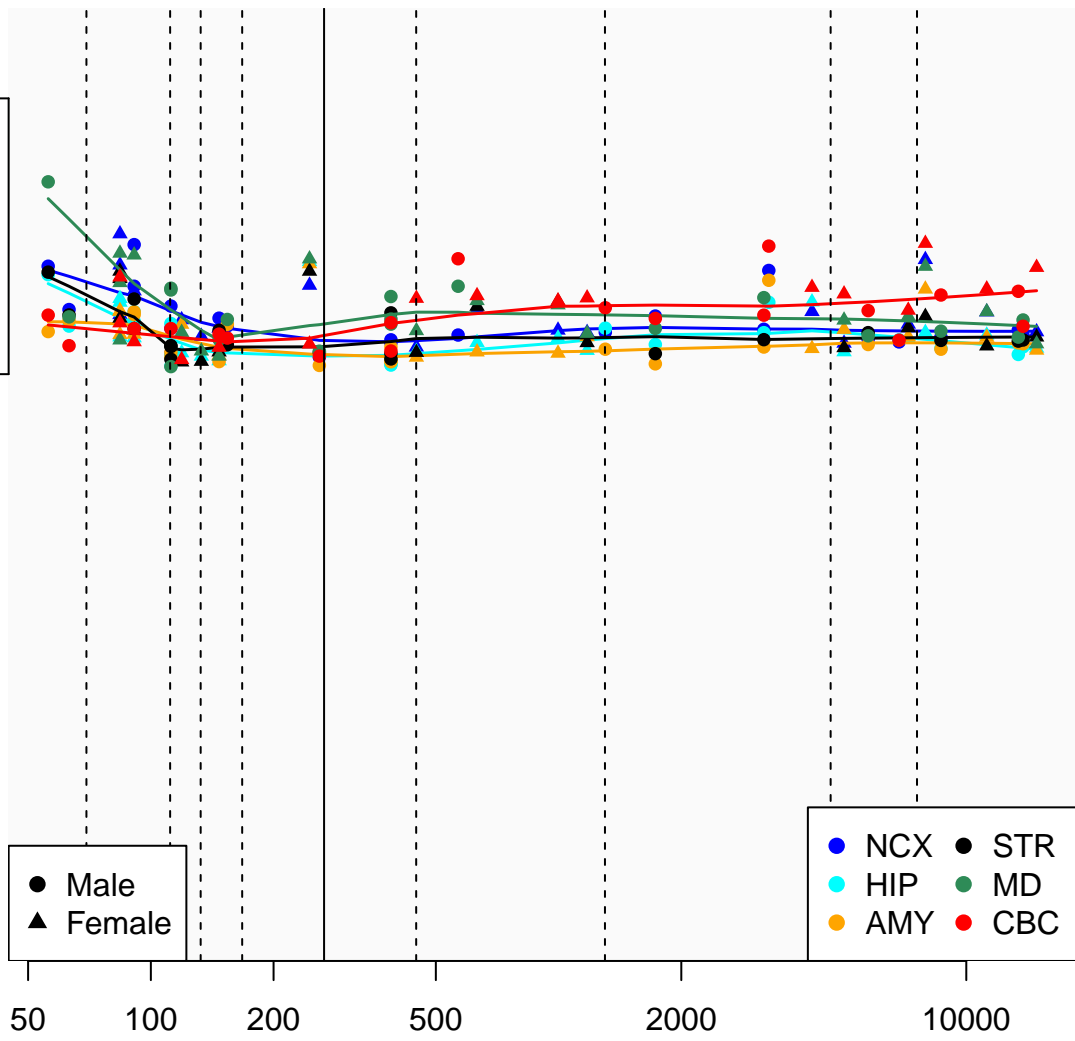

# RN7SL190P\_ENSG00000264933

Window:

1 2 3 4 5 6 7 8 9

Normalized Log2 RPKM+1

1  
0

● Male  
▲ Female

● NCX ● STR  
● HIP ● MD  
● AMY ● CBC

Age (Days)