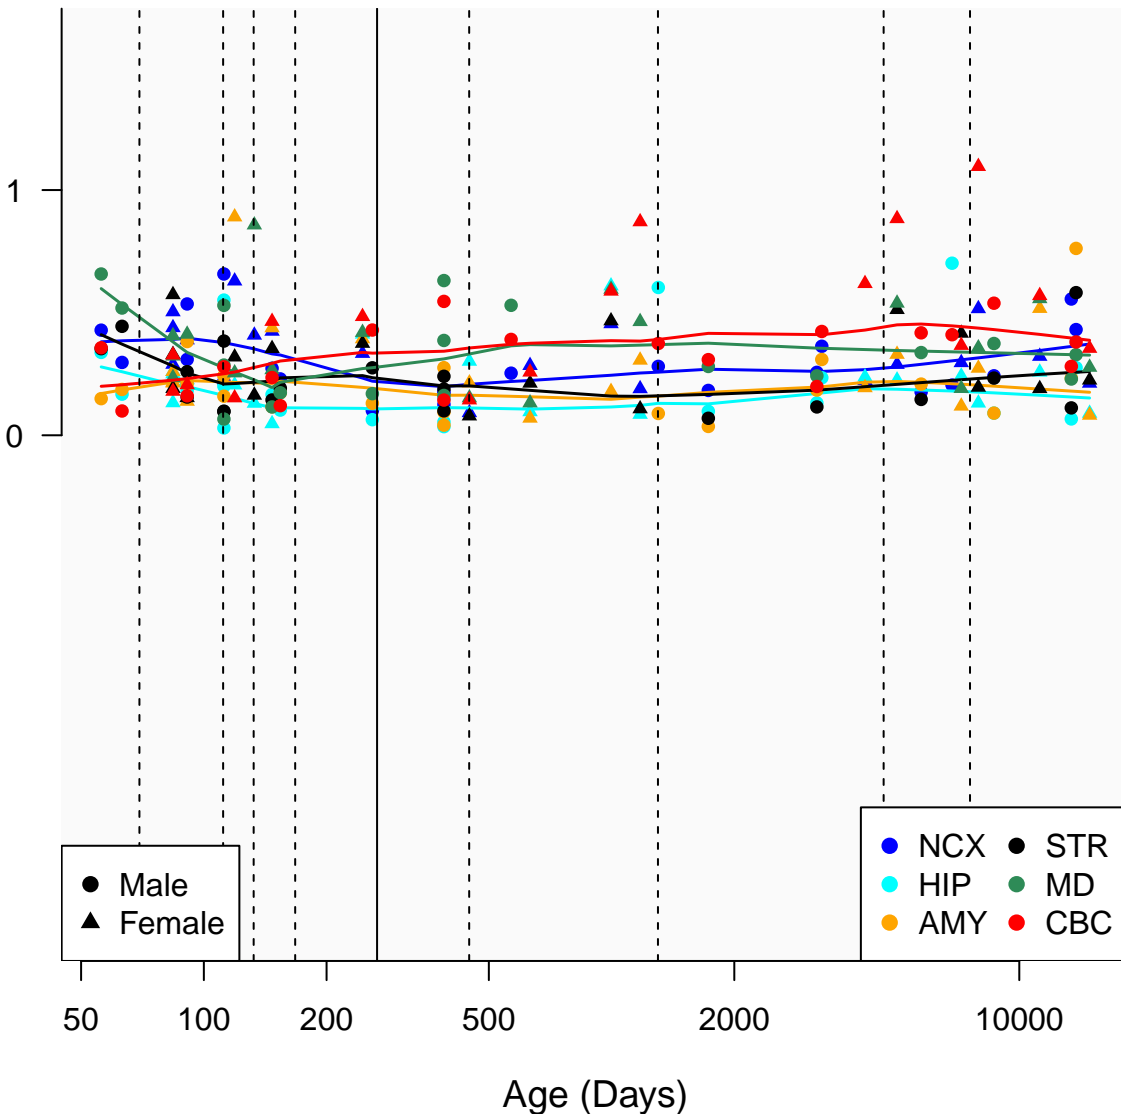

# RN7SL23P\_ENSG00000240823

Window:

1 2 3 4 5 6 7 8 9

Normalized Log2 RPKM+1

● Male  
▲ Female

● NCX ● STR  
● HIP ● MD  
● AMY ● CBC